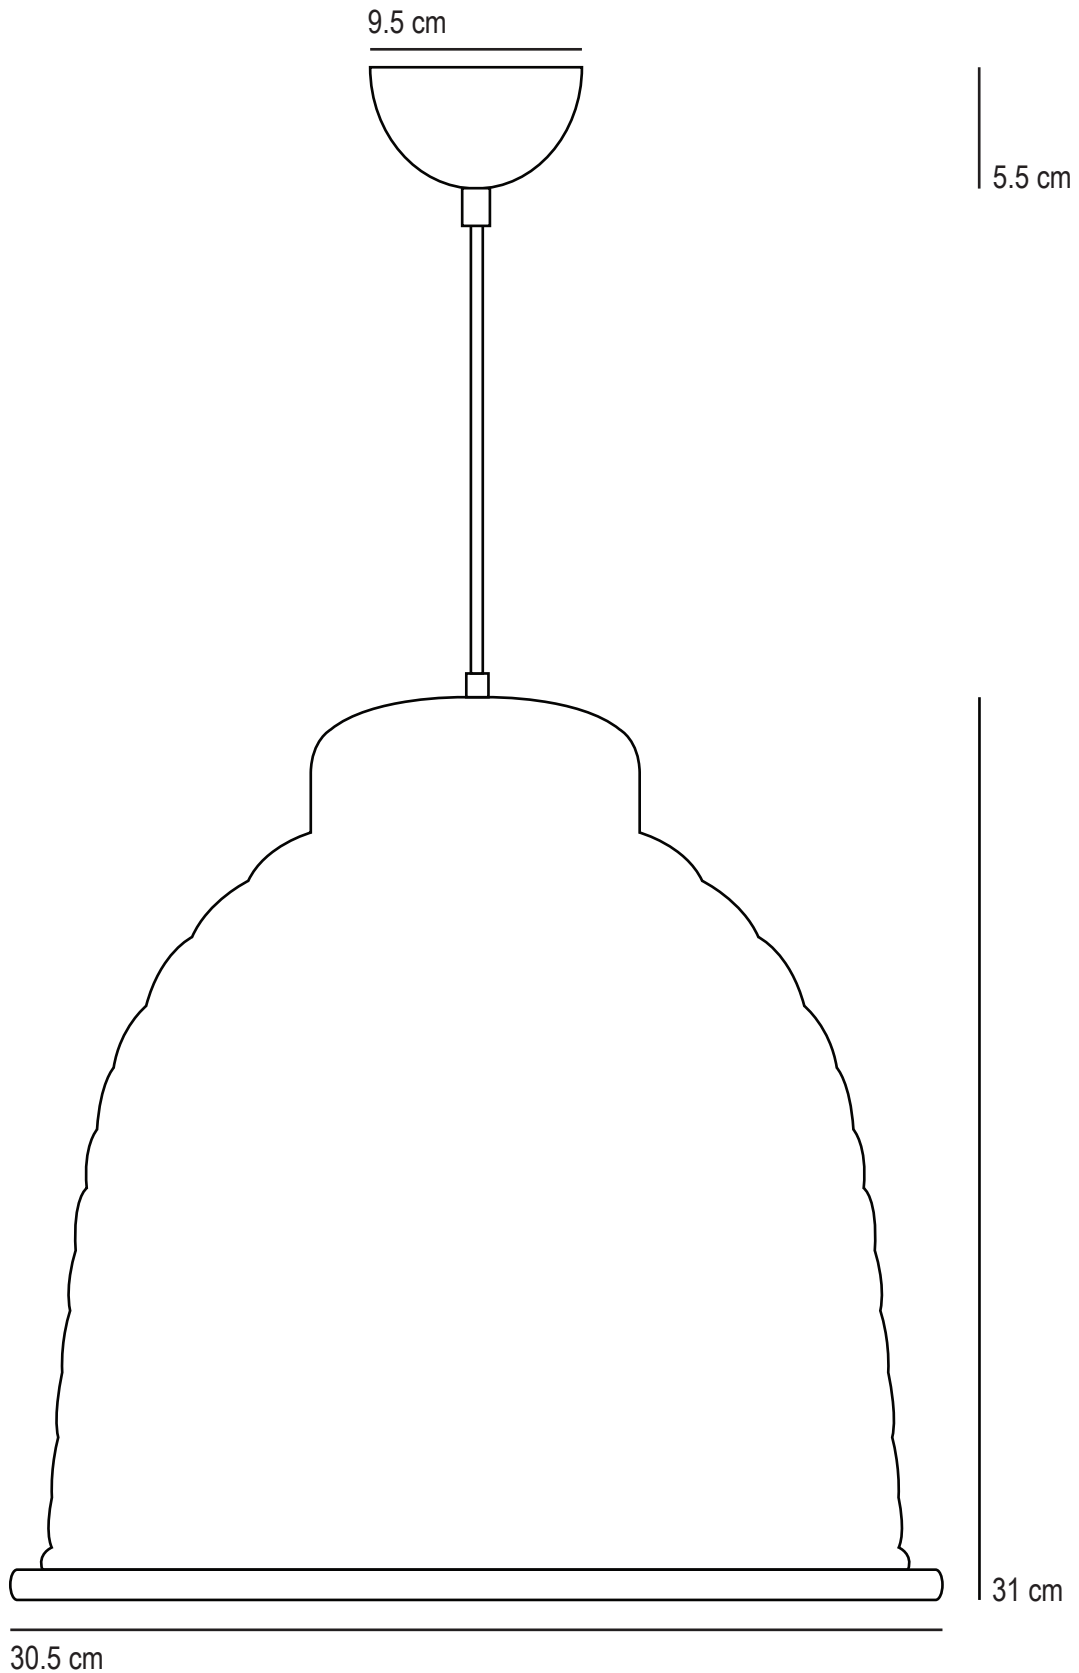

Ripple Pendant

SPECIFICATION	Product Code	Bulb Cap	Max Wattage	Bulb Type
Ripple Pendant	FP 322	E 27	100	GLS
Available Finish	Polished aluminium.			

This product is available for specific markets. CFL compatible.
Cable length 150cm, bespoke cable lengths are available on request.