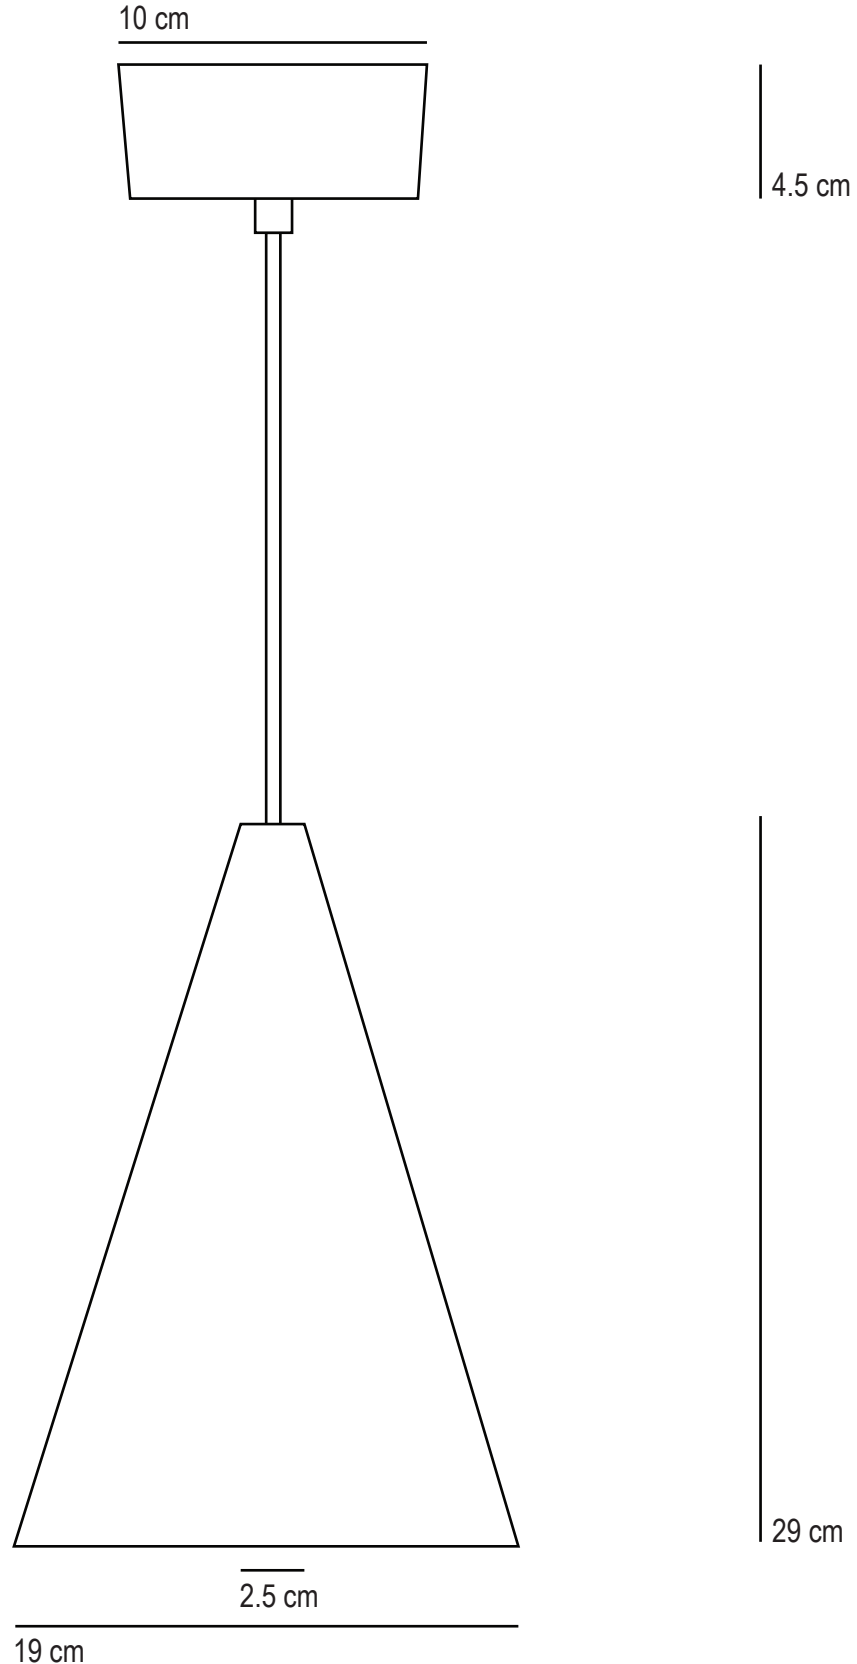

# Pyramid Pendant

SPECIFICATION	Product Code	Bulb Cap	Max Wattage	Bulb Type
Pyramid Pendant	FP 438	E 27	60	GLS
Available Finish	Natural bone china.			

This product is available for specific markets. CFL compatible.  
Cable length 150cm, bespoke cable lengths are available on request.