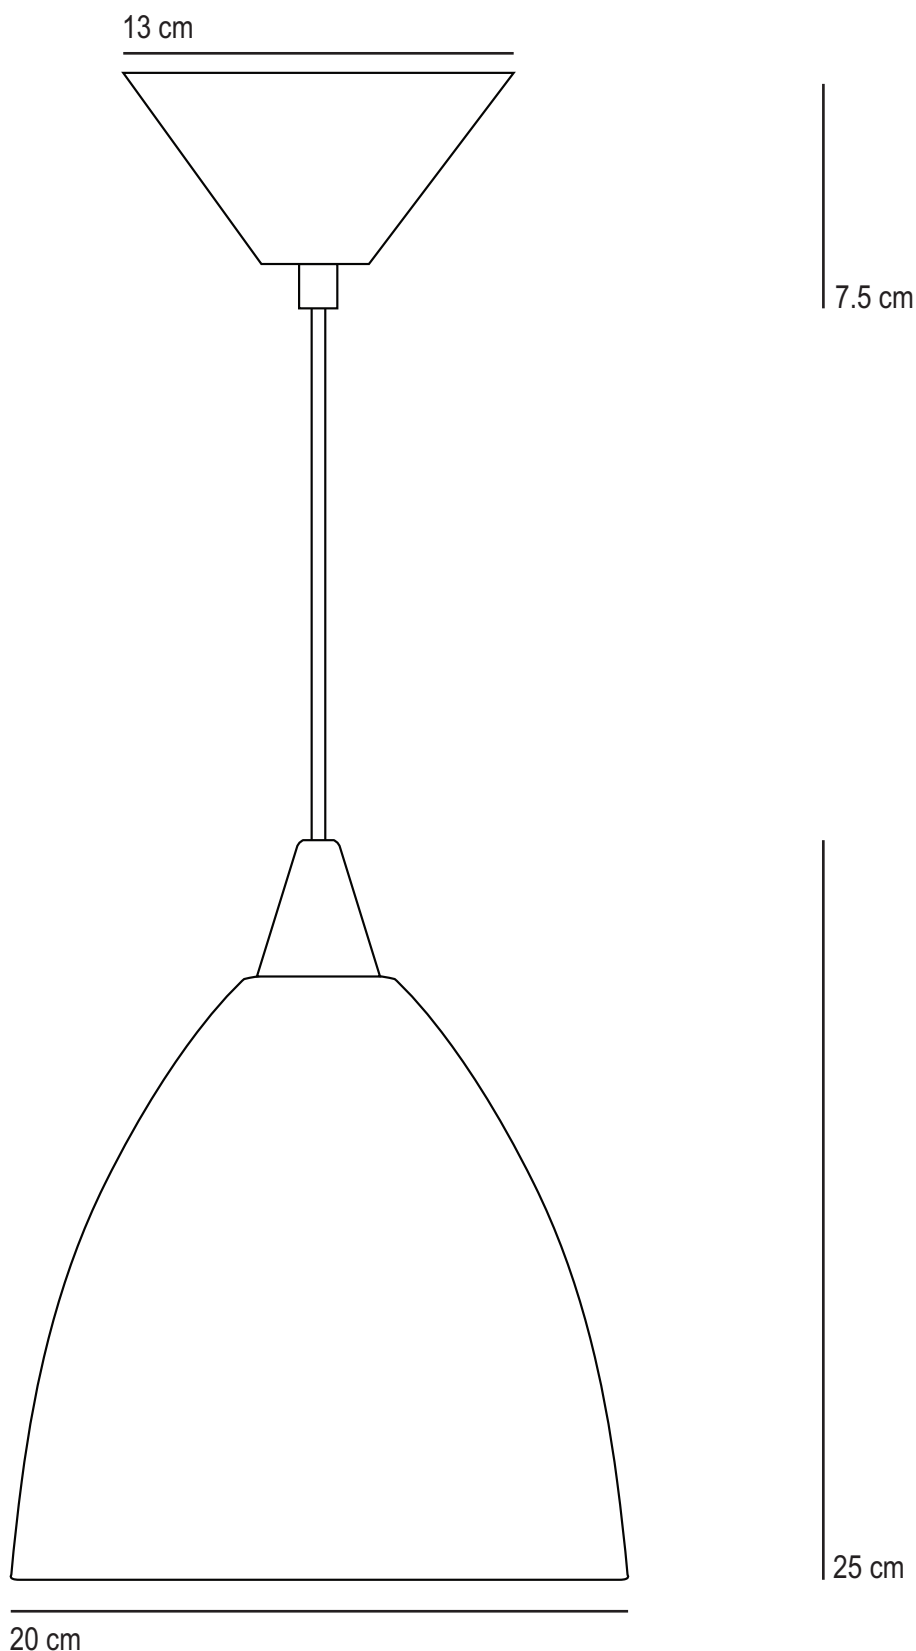

# Prismatic Pendant Large

SPECIFICATION	Product Code	Bulb Cap	Max Wattage	Bulb Type
Large Prismatic Pendant	FP 482	E 27	100	GLS
Available Finish	Prismatic glass.			

This product is available for specific markets. CFL compatible.  
Cable length 150cm, bespoke cable lengths are available on request.