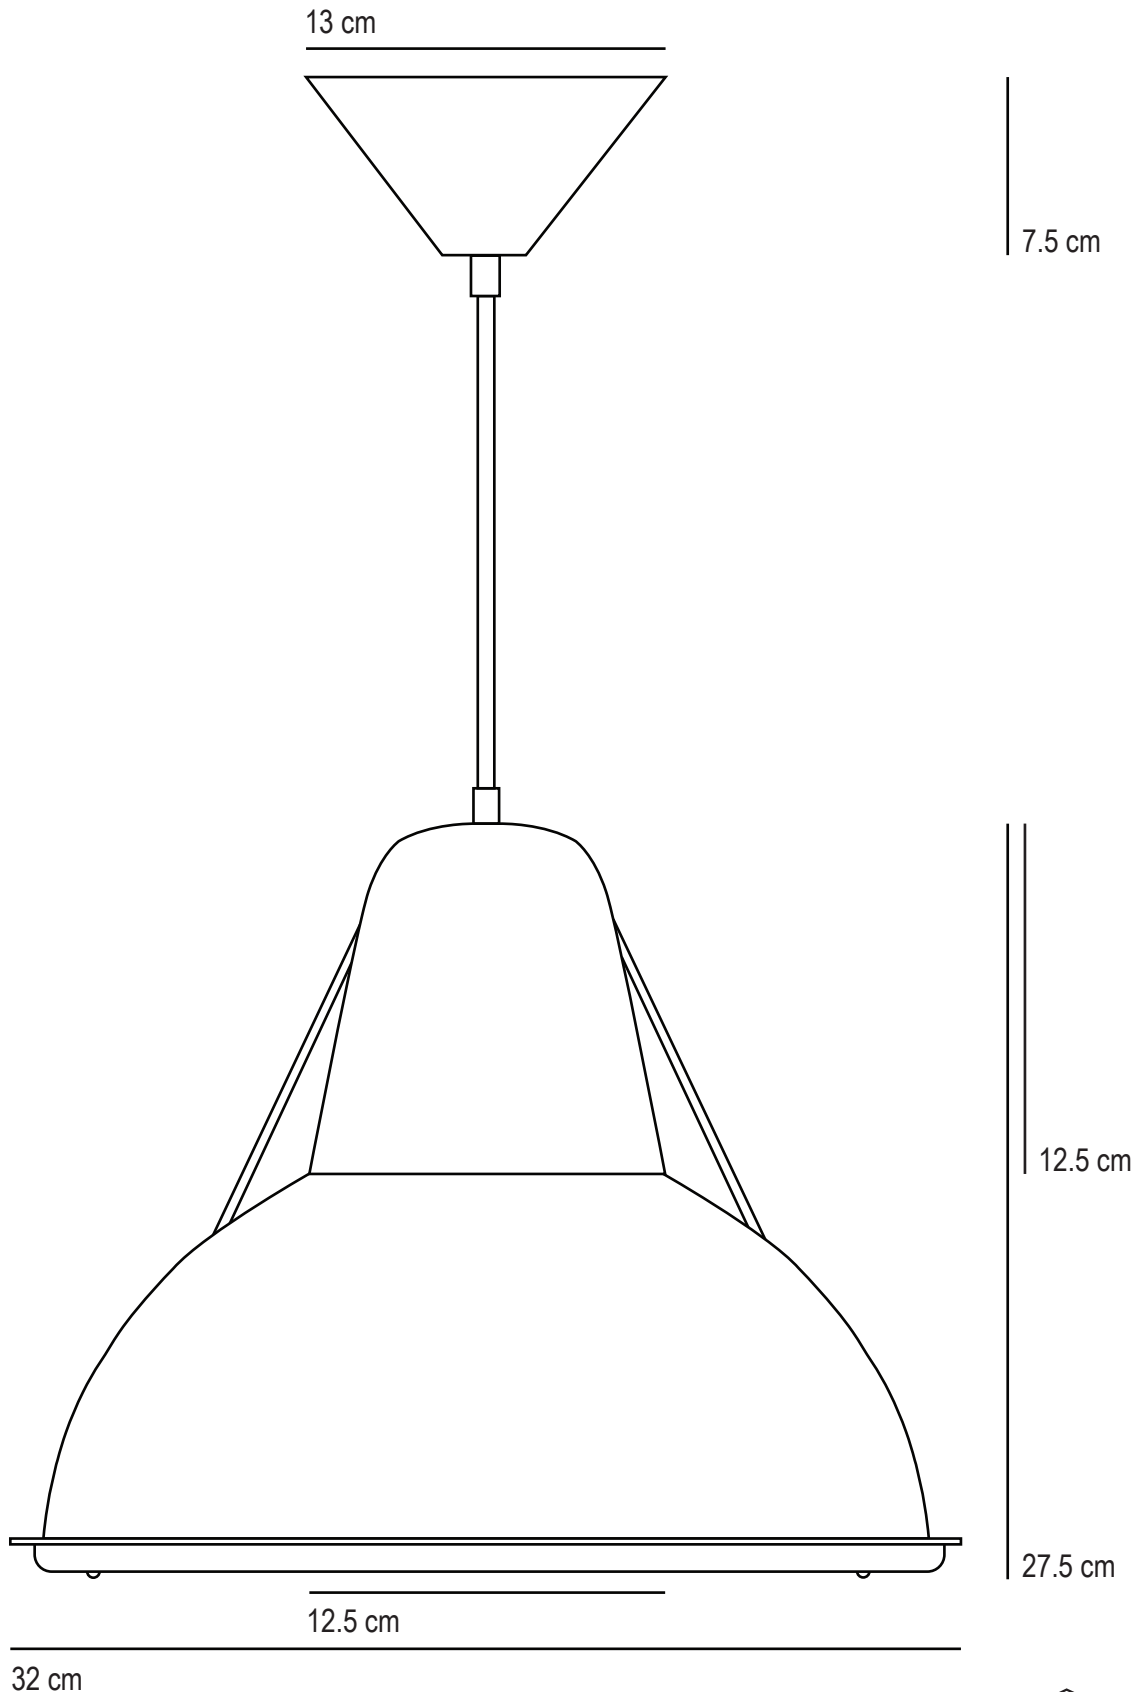

# Phane Pendant Small

SPECIFICATION	Product Code	Bulb Cap	Max Wattage	Bulb Type
Phane Pendant	FP 249	E 27	100	GLS
Available Finish	Prismatic Glass.			

This product is available for specific markets. CFL compatible.  
Cable length 150cm, bespoke cable lengths are available on request.