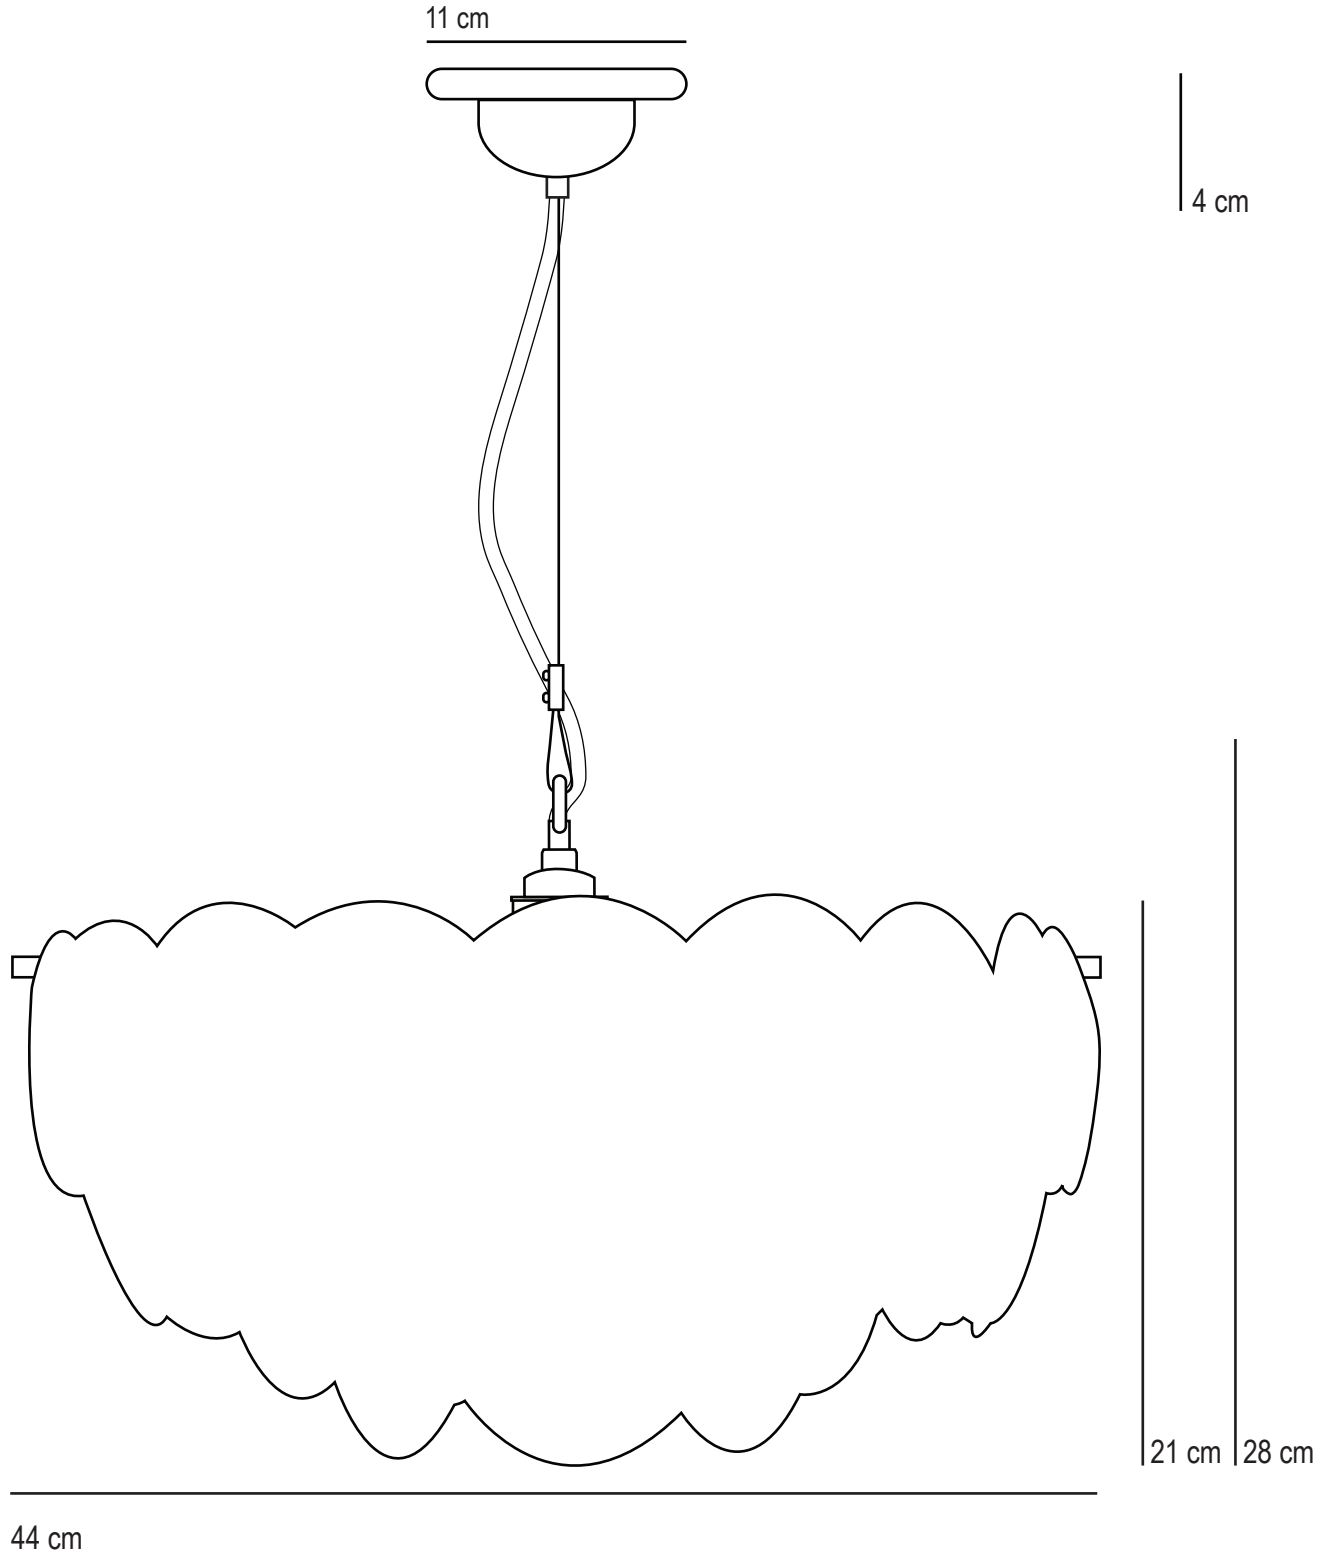

Pembridge

Size 2

Pendant

SPECIFICATION	Product Code	Bulb Cap	Max Wattage	Bulb Type
Pembridge Size 2 pendant	FP 441	E 27	150	GLS
Available Finish	Natural bone china.			

This product is available for specific markets. CFL compatible.
Cable length 150cm, bespoke cable lengths are available on request.