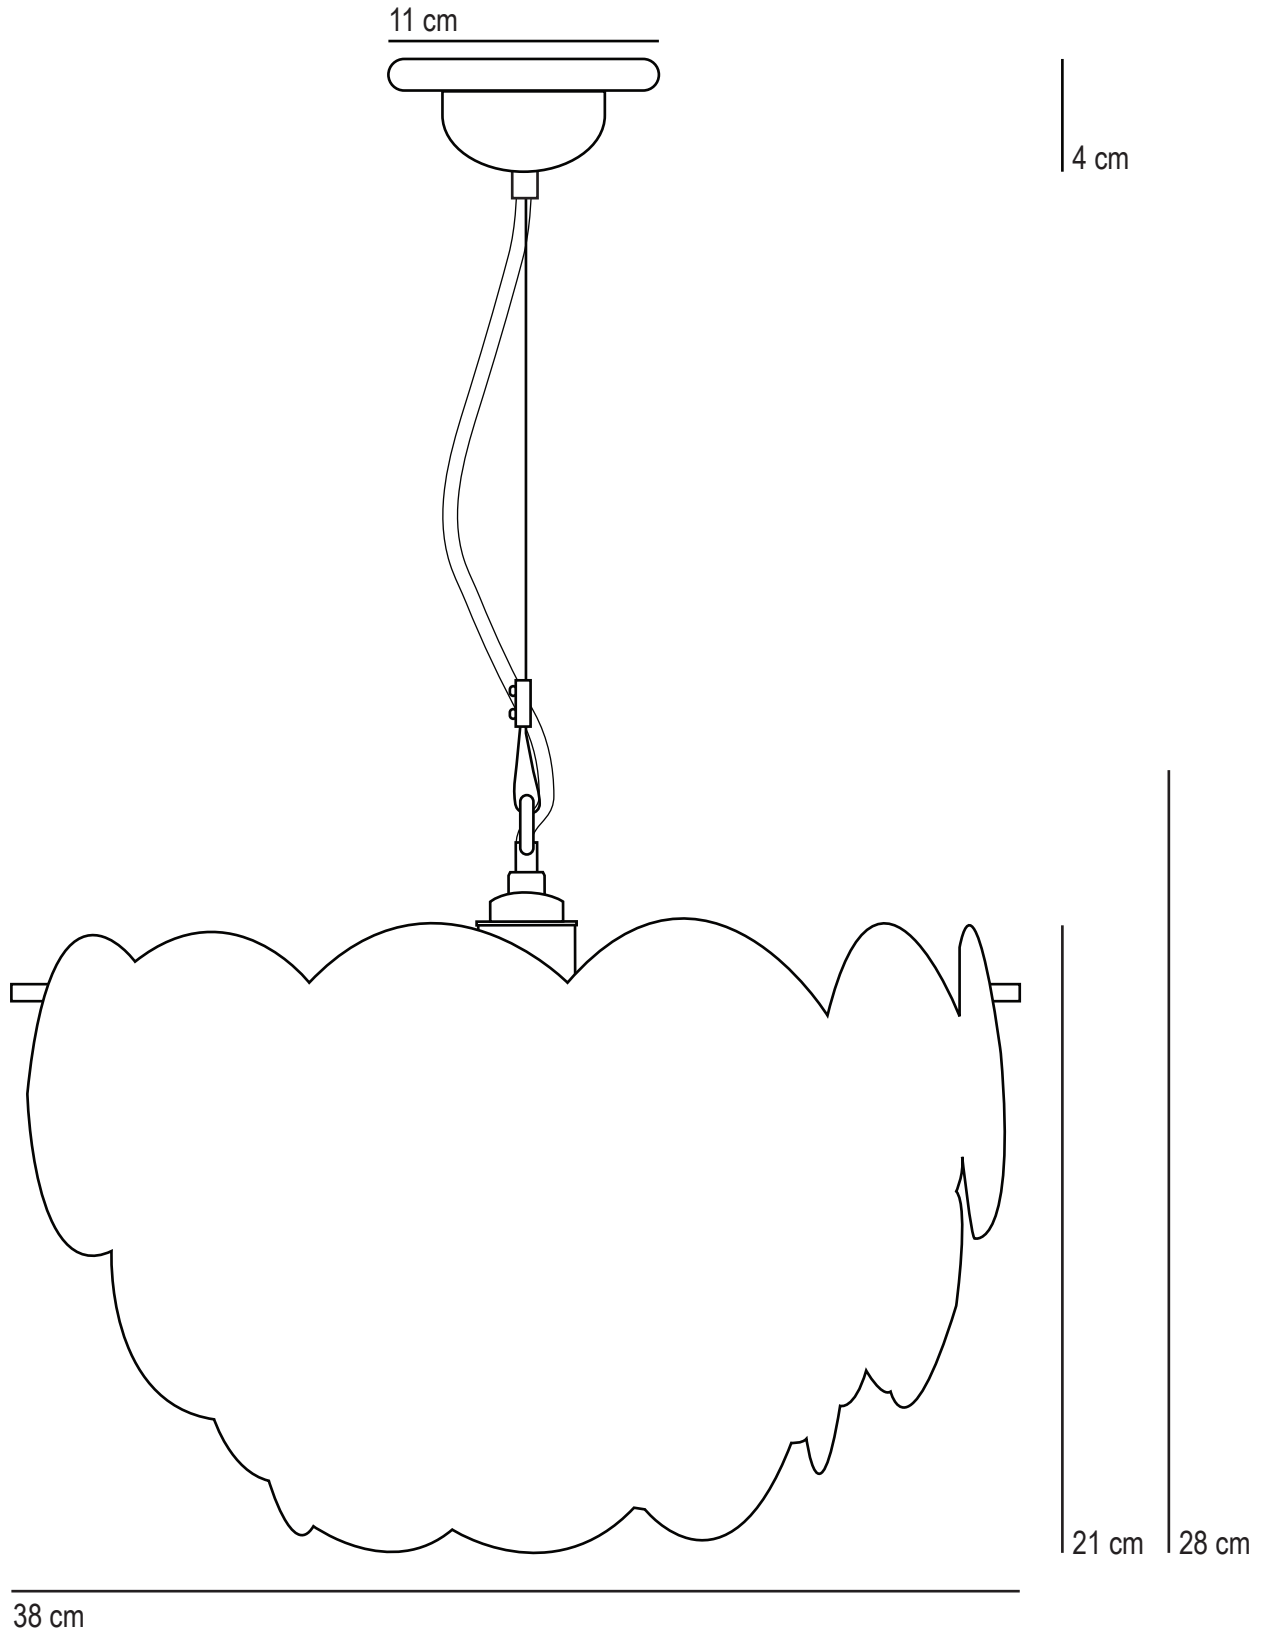

Pembridge

Size 1 Pendant

SPECIFICATION	Product Code	Bulb Cap	Max Wattage	Bulb Type
Pembridge Size 1 pendant	FP 440	E 27	100	GLS
Available Finish	Natural bone china.			

This product is available for specific markets. CFL compatible.
Cable length 150cm, bespoke cable lengths are available on request.