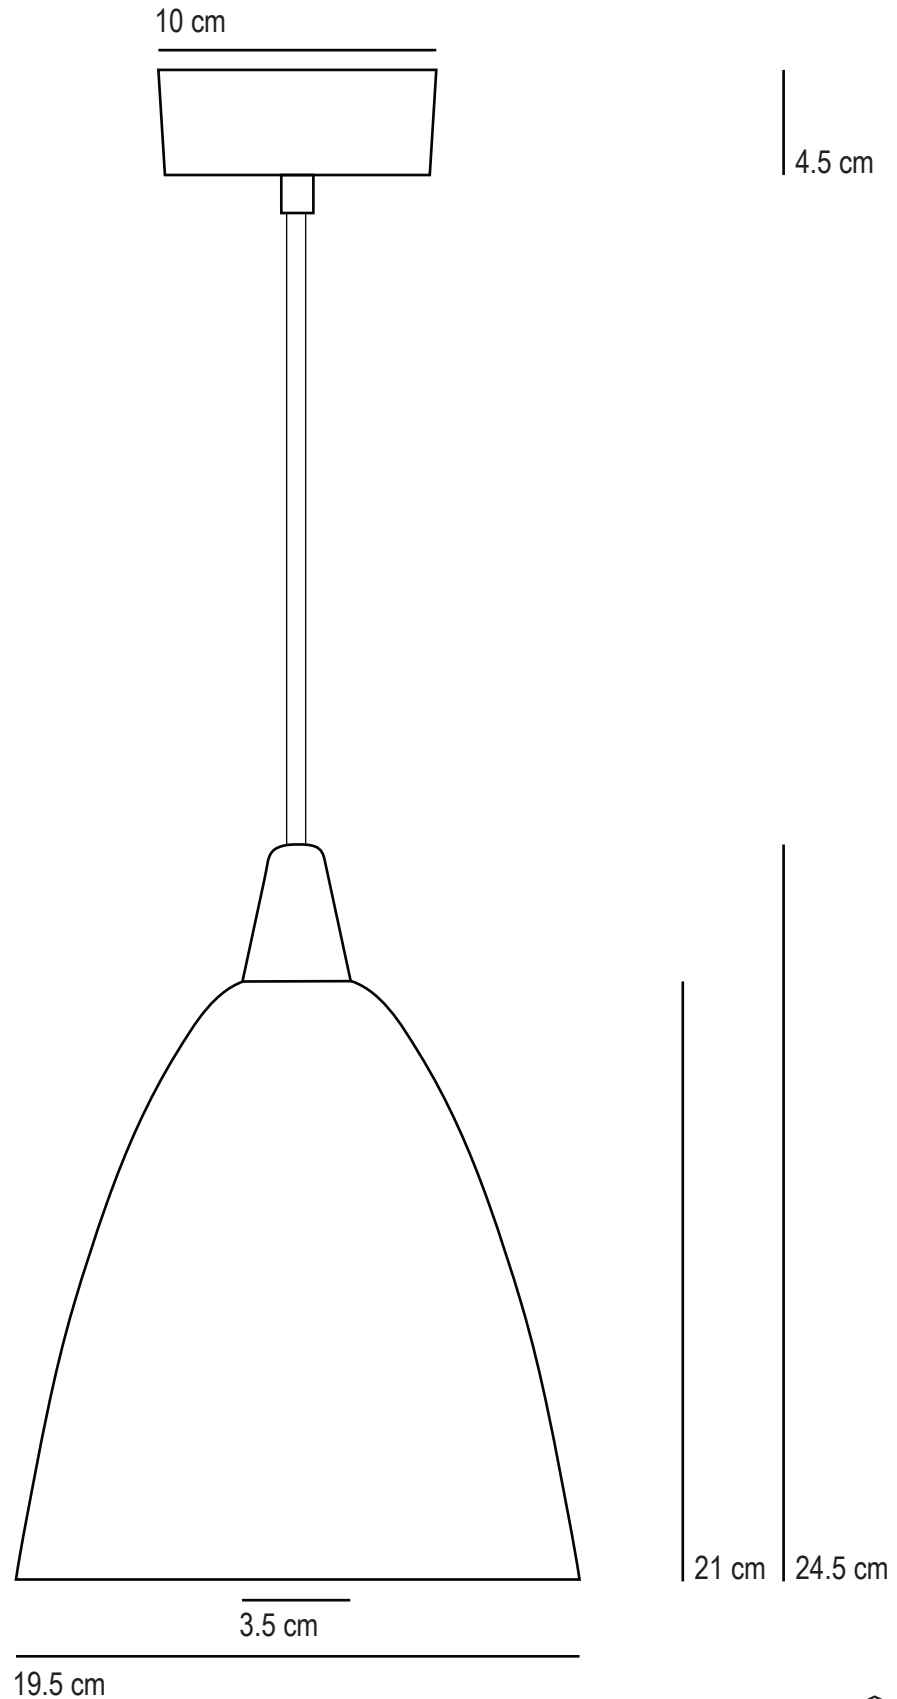

Hector

Size 3 Pendant

SPECIFICATION	Product Code	Bulb Cap	Max Wattage	Bulb Type
Hector Size 3 Pendant	FP 370	E 27	100	GLS
Available Finish	Natural bone china.			

This product is available for specific markets. CFL compatible.
Cable length 150cm, bespoke cable lengths are available on request.