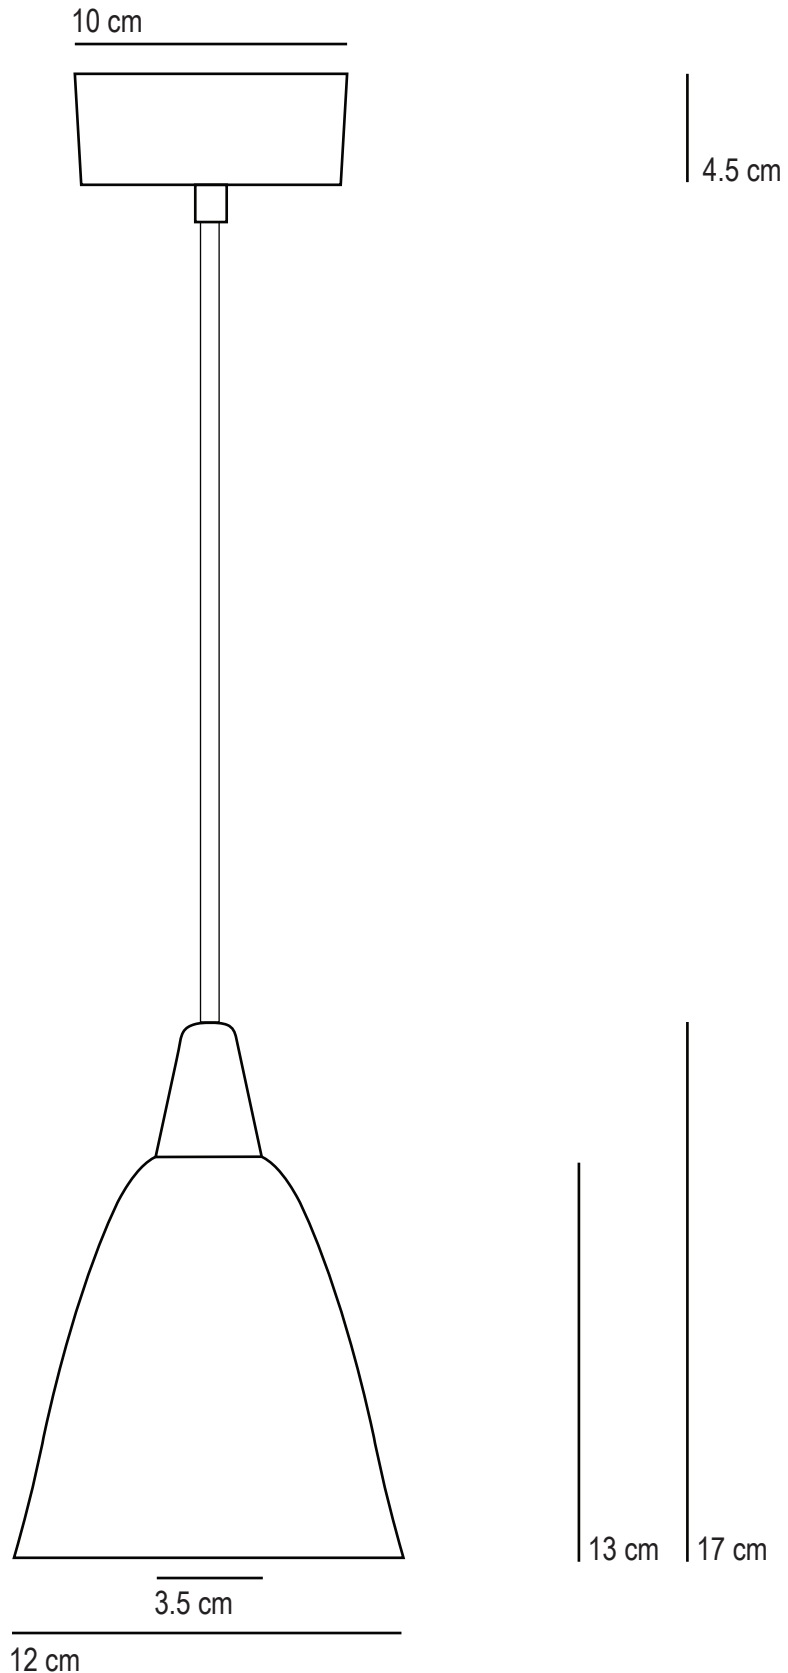

## Size 1 Pendant

SPECIFICATION	Product Code	Bulb Cap	Max Wattage	Bulb Type
Hector Size 1 Pendant	FP 193	E 27	40	GLS
Available Finish	Natural bone china.			

This product is available for specific markets. CFL compatible.  
Cable length 150cm, bespoke cable lengths are available on request.