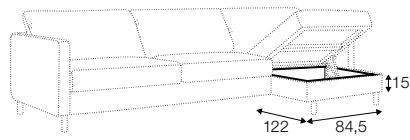

FC fixed

All drawings shown height with leg no. 111E H-15.
Two mattresses available: bonell and foam.

armchair sofa bed

3 seater sofa bed

4 seater sofa bed

set 1 right / or left

3 seater sofa bed left / or right + chaiselongue box right / or left

set 2 right / or left

4 seater sofa bed left / or right + chaiselongue box right / or left

box dimensions
set 1

box dimensions
set 2

extra dimensions

depth of seat

accessories

armrest protection