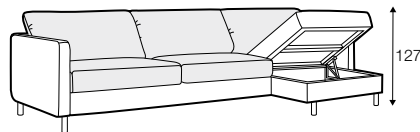

FC fixed

All drawings shown height with leg no. 111E H-15.
Two mattresses available: bonell and foam.

armchair sofa bed

3 seater sofa bed

4 seater sofa bed

set 1 right / or left

3 seater sofa bed left / or right + chaiselongue box right / or left

set 2 right / or left

4 seater sofa bed left / or right + chaiselongue box right / or left

box dimensions
set 1

box dimensions
set 2

extra dimensions

depth of seat

accessories

armrest protection