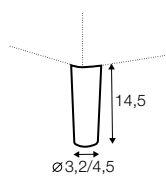

no. 153
wood