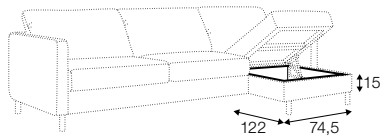

FC fixed

All drawings shown height with leg no. 111E H-15.
Two mattresses available: bonell and foam.

armchair sofa bed

3 seater sofa bed

4 seater sofa bed

set 1 right / or left

3 seater sofa bed left / or right + chaiselongue box right / or left

set 2 right / or left

4 seater sofa bed left / or right + chaiselongue box right / or left

box dimensions
set 1

box dimensions
set 2

extra dimensions

depth of seat

accessories

armrest protection