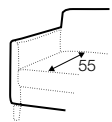

FC fixed

All drawings shown height with leg no. 111E H-15.
Two mattresses available: bonell and foam.

armchair sofa bed

3 seater sofa bed

4 seater sofa bed

set 1 right / or left

3 seater sofa bed left / or right + chaiselongue box right / or left

set 2 right / or left

4 seater sofa bed left / or right + chaiselongue box right / or left

box dimensions
set 1

box dimensions
set 2

extra dimensions

depth of seat

accessories

armrest protection