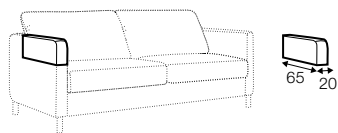

FC fixed

All drawings shown height with leg no. 111E H-15.
Two mattresses available: bonell and foam.

armchair sofa bed

3 seater sofa bed

4 seater sofa bed

set 1 right / or left

3 seater sofa bed left / or right + chaiselongue box right / or left

set 2 right / or left

4 seater sofa bed left / or right + chaiselongue box right / or left

box dimensions
set 1

box dimensions
set 2

extra dimensions

depth of seat

accessories

armrest protection