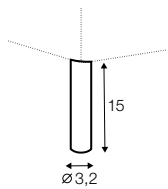

legs

---

no. 195
metal chrome,
painted black