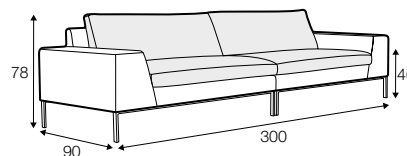

COMFORTS

STD standard

LUX lux

FC fixed

COVERS

armchair

footstool 93x65

footstool 123x65

footstool 150x60

2 seater

3 seater

4 seater divided

set 1 right / or left

2 seater left / or right + chaiselounge right / or left

set 2 right / or left

3 seater left / or right + chaiselounge right / or left