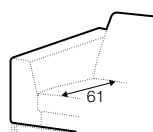

footstool 150x60

2 seater

3 seater

4 seater divided

set 1 right / or left

2 seater left / or right + chaiselounge right / or left

set 2 right / or left

3 seater left / or right + chaiselounge right / or left

set 3 right / or left

3 seater left / or right + divan right / or left

example of leather cover
4 seater

extra dimensions

depth of seat

legs

no. 83

metal chrome, painted black