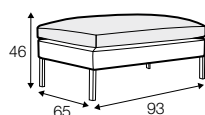

COMFORTS

STD standard

LUX lux

FC fixed

COVERS

armchair

footstool 93x65

footstool 123x65

footstool 150x60

2 seater

3 seater

4 seater divided

set 1 right / or left

2 seater left / or right + chaiselounge right / or left

set 2 right / or left

3 seater left / or right + chaiselounge right / or left