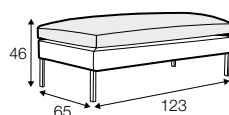

COMFORTS

STD standard

LUX lux

FC fixed

COVERS

armchair

footstool 93x65

footstool 123x65

footstool 150x60

2 seater

3 seater

4 seater divided

set 1 right / or left

2 seater left / or right + chaiselounge right / or left

set 2 right / or left

3 seater left / or right + chaiselounge right / or left