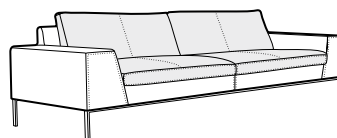

footstool 150x60

2 seater

3 seater

4 seater divided

set 1 right / or left

2 seater left / or right + chaiselounge right / or left

set 2 right / or left

3 seater left / or right + chaiselounge right / or left

set 3 right / or left

3 seater left / or right + divan right / or left

example of leather cover
4 seater

extra dimensions

depth of seat

legs

no. 83

metal chrome, painted black