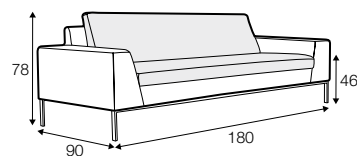

COMFORTS

STD standard

LUX lux

FC fixed

COVERS

armchair

footstool 93x65

footstool 123x65

footstool 150x60

2 seater

3 seater

4 seater divided

set 1 right / or left

2 seater left / or right + chaiselounge right / or left

set 2 right / or left

3 seater left / or right + chaiselounge right / or left