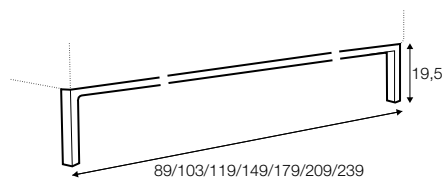

footstool 150x60

2 seater

3 seater

4 seater divided

set 1 right / or left

2 seater left / or right + chaiselounge right / or left

set 2 right / or left

3 seater left / or right + chaiselounge right / or left

set 3 right / or left

3 seater left / or right + divan right / or left

example of leather cover
4 seater

extra dimensions

depth of seat

legs

no. 83

metal chrome, painted black