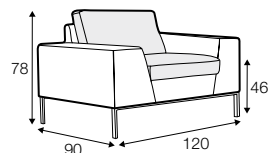

COMFORTS

STD standard

LUX lux

FC fixed

COVERS

armchair

footstool 93x65

footstool 123x65

footstool 150x60

2 seater

3 seater

4 seater divided

set 1 right / or left

2 seater left / or right + chaiselounge right / or left

set 2 right / or left

3 seater left / or right + chaiselounge right / or left

set 3 right / or left

3 seater left / or right + divan right / or left

example of leather cover
4 seater

extra dimensions

depth of seat

legs

no. 83

metal chrome, painted black