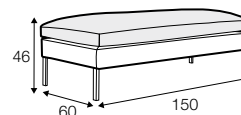

COMFORTS

STD standard

LUX lux

FC fixed

COVERS

armchair

footstool 93x65

footstool 123x65

footstool 150x60

2 seater

3 seater

4 seater divided

set 1 right / or left

2 seater left / or right + chaiselounge right / or left

set 2 right / or left

3 seater left / or right + chaiselounge right / or left