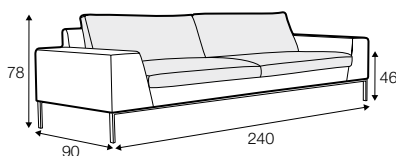

COMFORTS

STD standard

LUX lux

FC fixed

COVERS

armchair

footstool 93x65

footstool 123x65

footstool 150x60

2 seater

3 seater

4 seater divided

set 1 right / or left

2 seater left / or right + chaiselounge right / or left

set 2 right / or left

3 seater left / or right + chaiselounge right / or left