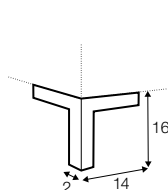

4 seater left / or right divided

4 seater without armrests divided

divan right / or left

bench right / or left

corner 90°

extra dimensions

depth of seat

accessories

headrest with roll L-60

endpart left / or right

armrest protection

legs

no. 109
wood

no. 195
metal chrome,
painted black

no. 47
metal chrome,
painted black

no. 145
metal chrome,
painted black