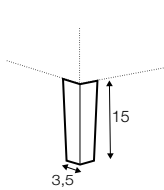

4 seater left / or right divided

4 seater without armrests divided

divan right / or left

bench right / or left

corner 90°

extra dimensions

depth of seat

accessories

headrest with roll L-60

endpart left / or right

armrest protection

legs

no. 109
wood

no. 195
metal chrome,
painted black

no. 47
metal chrome,
painted black

no. 145
metal chrome,
painted black