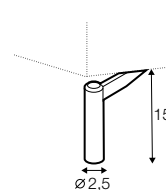

headrest with roll L-60

endpart left / or right

armrest protection

legs

no. 109
wood

no. 195
metal chrome,
painted black

no. 47
metal chrome,
painted black

no. 145
metal chrome,
painted black