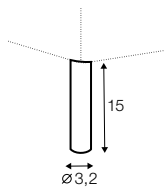

4 seater left / or right divided

4 seater without armrests divided

divan right / or left

bench right / or left

corner 90°

extra dimensions

depth of seat

accessories

headrest with roll L-60

endpart left / or right

armrest protection

legs

no. 109
wood

no. 195
metal chrome,
painted black

no. 47
metal chrome,
painted black

no. 145
metal chrome,
painted black