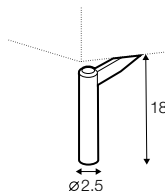

## extra dimensions

depth of seat

## legs

---

no. 135  
wood

no. 91  
wood

no. 175  
metal chrome,  
painted black

no. 145A  
metal chrome,  
painted black