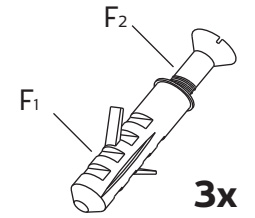

220-240 V.
led 16,8W top
led 8,4W bottom

C - 01

F

B

A

1