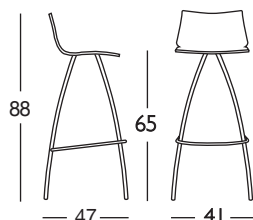

DAY h.82 - h.65

Design Centro Stile Scab

Sgabello con struttura in acciaio tubolare ø mm 22 cromato.
Disponibile in due altezze.
Sedile in tecnopolimero riciclabile.
Per uso interno.

*Fixed barstool with recyclable technopolymer seat
and chromed 22 mm diam. tubular steel frame.
Available in two heights.
For indoor use.*

51

verde pistacchio
light green

81

antracite
anthracite grey

h.82

Art. 2305

Imballo: 4 pezzi
Packing: 4 pieces

Peso unitario Kg 5,750
Unit weight

Misure imballo 47x47x119 cm
Packing sizes

h.65

Art. 2306

Imballo: 4 pezzi
Packing: 4 pieces

Peso unitario Kg 5,600
Unit weight

Misure imballo 44x44x103 cm
Packing sizes

made in Italy

Sede/Headquarters: 25030 Coccaglio (BS) Italy - Via G. Monauni, 12
Divisione Commerciale Italia: Tel. 0307718.760/765/770 - Fax 0307718.777
www.scabdesign.it - e-mail: italia@scab.it
Export Department: Phone +390307718.720/725/726 - Fax +390307718.700
www.scabitaly.com - e-mail: export@scabitaly.com