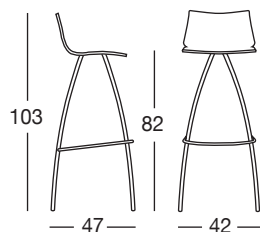

DAY h.82 - h.65

Design Centro Stile Scab

Sgabello con struttura in acciaio tubolare ø mm 22 cromato.
Disponibile in due altezze.
Sedile in tecnopolimero riciclabile.
Per uso interno.

*Fixed barstool with recyclable technopolymer seat
and chromed 22 mm diam. tubular steel frame.
Available in two heights.
For indoor use.*

51

verde pistacchio
light green

81

antracite
anthracite grey

h.82

Art. 2305

Imballo: 4 pezzi
Packing: 4 pieces

Peso unitario Kg 5,750
Unit weight

Misure imballo 47x47x119 cm
Packing sizes

h.65

Art. 2306

Imballo: 4 pezzi
Packing: 4 pieces

Peso unitario Kg 5,600
Unit weight

Misure imballo 44x44x103 cm
Packing sizes

made in Italy

Sede/Headquarters: 25030 Coccaglio (BS) Italy - Via G. Monauni, 12
Divisione Commerciale Italia: Tel. 0307718.760/765/770 - Fax 0307718.777
www.scabdesign.it - e-mail: italia@scab.it
Export Department: Phone +390307718.720/725/726 - Fax +390307718.700
www.scabitaly.com - e-mail: export@scabitaly.com