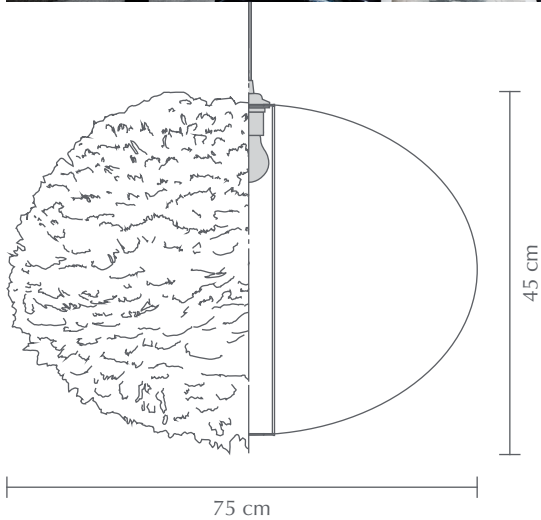

EOS X-LARGE

Designed by Soren Ravn Christensen

Pendant
Compatible with E27

Easily cleaned with hairdryer

DIMENSIONS

Ø: 75 cm
H: 45 cm

MATERIAL

Approx 6.000 goose feathers, paper and steel

WEIGHT INCL. PACKAGING

2,9 kg

LIGHT SOURCE

E27 - max 15W LED (not included)

PACKAGING

Gift box dimensions (W×H×D): 25 x 66,5 x 25 cm

ASSEMBLY TIME

5 min - video guide at umage.com