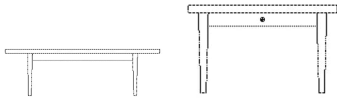

**Width**  
124 cm

**Height**  
5 cm

**Depth**  
40 cm

**The parcel's measurements**

The parcel's measurements 1: 0.04 m<sup>3</sup>, 2.5 kg  
(D 43.0 cm, W 129.0 cm, H 7.0 cm)

02-321-05

Berlin Bench 126 cm

03-131-05

Berlin Coffee Table 110 x 110 x H42 cm

**Height**  
42 cm

**Length**  
110 cm

**Width**  
110 cm

**Weight**  
20 kg

**The parcel's measurements**

The parcel's measurements 1: 0.07 m<sup>3</sup>, 20.0 kg  
(D 115.0 cm, W 115.0 cm, H 5.5 cm)

03-131-10

Berlin Coffee Table 120 x 60 x H42 cm

**Height**  
42 cm

**Length**  
120 cm

**Width**  
60 cm

**Weight**  
15 kg

**The parcel's measurements**

The parcel's measurements 1: 0.04 m<sup>3</sup>, 15.0 kg  
(D 65.0 cm, W 125.0 cm, H 5.5 cm)

**03-131-15**

Berlin Coffee Table 120 x 60 x H32 cm

<b>Height</b>	<b>Weight</b>
32 cm	15 kg
<b>Length</b>	<b>Tabletop thickness</b>
120 cm	2.80 cm
<b>Width</b>	<b>Max weight capacity</b>
60 cm	20 Kg

**The parcel's measurements**  
The parcel's measurements 1: 0.08 m<sup>3</sup>, 15.0 kg  
(D 65.0 cm, W 125.0 cm, H 10.0 cm)