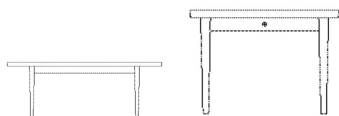

**Width**  
124 cm

**Height**  
5 cm

**Depth**  
40 cm

**The parcel's measurements**

The parcel's measurements 1: 0.04 m<sup>3</sup>, 2.5 kg  
(D 43.0 cm, W 129.0 cm, H 7.0 cm)

02-321-05

Berlin Bench 126 cm

03-131-05

Berlin Coffee Table 110 x 110 x H42 cm

**Height**  
42 cm

**Length**  
110 cm

**Width**  
110 cm

**Weight**  
20 kg

**The parcel's measurements**

The parcel's measurements 1: 0.07 m<sup>3</sup>, 20.0 kg  
(D 115.0 cm, W 115.0 cm, H 5.5 cm)

03-131-10

Berlin Coffee Table 120 x 60 x H42 cm

**Height**  
42 cm

**Length**  
120 cm

**Width**  
60 cm

**Weight**  
15 kg

**The parcel's measurements**

The parcel's measurements 1: 0.04 m<sup>3</sup>, 15.0 kg  
(D 65.0 cm, W 125.0 cm, H 5.5 cm)

**03-131-15**

Berlin Coffee Table 120 x 60 x H32 cm

<b>Height</b>	<b>Weight</b>
32 cm	15 kg
<b>Length</b>	<b>Tabletop thickness</b>
120 cm	2.80 cm
<b>Width</b>	<b>Max weight capacity</b>
60 cm	20 Kg

**The parcel's measurements**  
The parcel's measurements 1: 0.08 m<sup>3</sup>, 15.0 kg  
(D 65.0 cm, W 125.0 cm, H 10.0 cm)