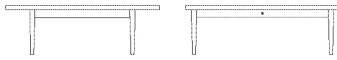

03-131-20

Berlin Coffee Table 110 x 110 x H32 cm