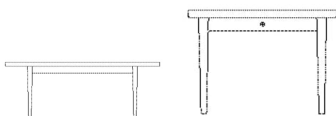

02-321-10

Berlin Bench 168 cm

Height
42 cm

Depth
42 cm

Width
168 cm

Max weight capacity
330 Kg

The parcel's measurements

The parcel's measurements 1: 0.05 m³, 21.0 kg
(D 52.0 cm, W 177.5 cm, H 5.5 cm)

03-131-05

Berlin Coffee Table 110 x 110 x H42 cm

Height
42 cm

Length
110 cm

Width
110 cm

Weight
20 kg

The parcel's measurements

The parcel's measurements 1: 0.07 m³, 20.0 kg
(D 115.0 cm, W 115.0 cm, H 5.5 cm)

03-131-10

Berlin Coffee Table 120 x 60 x H42 cm

Height
42 cm

Length
120 cm

Width
60 cm

Weight
15 kg

The parcel's measurements

The parcel's measurements 1: 0.04 m³, 15.0 kg
(D 65.0 cm, W 125.0 cm, H 5.5 cm)

The parcel's measurements
The parcel's measurements 1: 0.08 m³, 15.0 kg
(D 65.0 cm, W 125.0 cm, H 10.0 cm)

03-131-20

Berlin Coffee Table 110 x 110 x H32 cm

Height
32 cm

Length
110 cm

Width
110 cm

Weight
20 kg