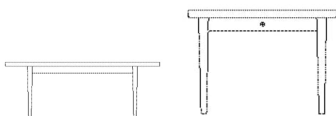

02-321-10

Berlin Bench 168 cm

Height
42 cm

Depth
42 cm

Width
168 cm

Max weight capacity
330 Kg

The parcel's measurements

The parcel's measurements 1: 0.05 m³, 21.0 kg
(D 52.0 cm, W 177.5 cm, H 5.5 cm)

03-131-05

Berlin Coffee Table 110 x 110 x H42 cm

Height
42 cm

Length
110 cm

Width
110 cm

Weight
20 kg

The parcel's measurements

The parcel's measurements 1: 0.07 m³, 20.0 kg
(D 115.0 cm, W 115.0 cm, H 5.5 cm)

03-131-10

Berlin Coffee Table 120 x 60 x H42 cm

Height
42 cm

Length
120 cm

Width
60 cm

Weight
15 kg

The parcel's measurements

The parcel's measurements 1: 0.04 m³, 15.0 kg
(D 65.0 cm, W 125.0 cm, H 5.5 cm)

03-131-15

Berlin Coffee Table 120 x 60 x H32 cm

Height	Weight
32 cm	15 kg
Length	Tabletop thickness
120 cm	2.80 cm
Width	Max weight capacity
60 cm	20 Kg

The parcel's measurements
The parcel's measurements 1: 0.08 m³, 15.0 kg
(D 65.0 cm, W 125.0 cm, H 10.0 cm)