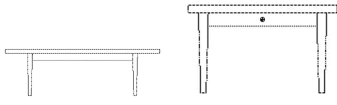

The parcel's measurements 1: 0.03 m³, 2.0 kg
(D 43.0 cm, W 86.0 cm, H 7.0 cm)

04-080-09

Berlin Seat cushion - Large

Width
124 cm

Height
5 cm

Depth
40 cm

The parcel's measurements

The parcel's measurements 1: 0.04 m³, 2.5 kg
(D 43.0 cm, W 129.0 cm, H 7.0 cm)

03-131-05

Berlin Coffee Table 110 x 110 x H42 cm

Height
42 cm

Length
110 cm

Width
110 cm

Weight
20 kg

The parcel's measurements

The parcel's measurements 1: 0.07 m³, 20.0 kg
(D 115.0 cm, W 115.0 cm, H 5.5 cm)

03-131-10

Berlin Coffee Table 120 x 60 x H42 cm

Height
42 cm

Length
120 cm

Width
60 cm

Weight
15 kg

The parcel's measurements

The parcel's measurements 1: 0.04 m³, 15.0 kg
(D 65.0 cm, W 125.0 cm, H 5.5 cm)

03-131-15

Berlin Coffee Table 120 x 60 x H32 cm

Height	Weight
32 cm	15 kg
Length	Tabletop thickness
120 cm	2.80 cm
Width	Max weight capacity
60 cm	20 Kg

The parcel's measurements
The parcel's measurements 1: 0.08 m³, 15.0 kg
(D 65.0 cm, W 125.0 cm, H 10.0 cm)