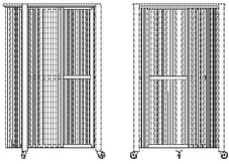

Notice

Test and certifications

FSC® C165134

The mark of
responsible forestry

03-127-05

Story Coffee Table

Height
49 cm

Diameter
83 cm

The parcel's measurements

The parcel's measurements 1: 0.18 m³, 27.0 kg
(D 85.0 cm, W 85.0 cm, H 25.0 cm)

03-127-10

Story Bar Table

Height
88.70 cm

Weight
23 kg

The parcel's measurements

The parcel's measurements 1: 0.31 m³, 23.0 kg
(D 56.0 cm, W 56.0 cm, H 100.0 cm)

03-127-01

Story Side Table

Height
64 cm

Weight
13 kg

The parcel's measurements

The parcel's measurements 1: 0.08 m³, 13.0 kg
(D 46.0 cm, W 46.0 cm, H 39.0 cm)
The parcel's measurements 2: 0.00 m³, 2.0 kg
(D 12.0 cm, W 66.0 cm, H 5.0 cm)