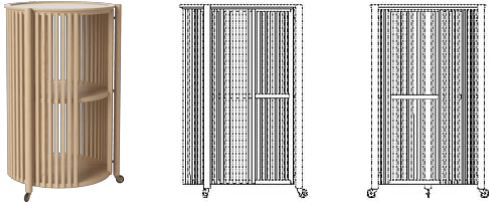

Story series

Designed by Anna Karnov & Clara Mahler, Denmark

Story is an elegant series of handmade side, coffee and bar tables. Each design features the distinctively airy front formed by the elegant wooden columns. Transparent enough to show off your favourite items or just covered enough to conceal them behind the playful front. The designers behind it, Anna Karnov & Clara Mahler, wanted to create a long-lasting design that meets changing needs and wishes. Emphasised by quality craftsmanship and the natural oak that changes character over the years and makes each table unique with its own original and beautiful story. The tables are made of FSC-certified wood and each table is assembled with six bolts that are creatively hidden from the naked eye.

03-127-10

Story Bar Table

Specifications

Country of origin	Assembly	Height	Weight	Diameter	The parcel's measurements
Croatia	Legs/Base to be mounted	88.70 cm	23 kg	54 cm	The parcel's measurements 1: 0.31 m ³ , 23.0 kg (D 56.0 cm, W 56.0 cm, H 100.0 cm)

The parcel's measurements

The parcel's measurements 1: 0.18 m³, 27.0 kg
(D 85.0 cm, W 85.0 cm, H 25.0 cm)

03-127-10

Story Bar Table

Height
88.70 cm

Weight
23 kg

The parcel's measurements

The parcel's measurements 1: 0.31 m³, 23.0 kg
(D 56.0 cm, W 56.0 cm, H 100.0 cm)

03-127-01

Story Side Table

Height
64 cm

Weight
13 kg

The parcel's measurements

The parcel's measurements 1: 0.08 m³, 13.0 kg
(D 46.0 cm, W 46.0 cm, H 39.0 cm)
The parcel's measurements 2: 0.00 m³, 2.0 kg
(D 12.0 cm, W 66.0 cm, H 5.0 cm)