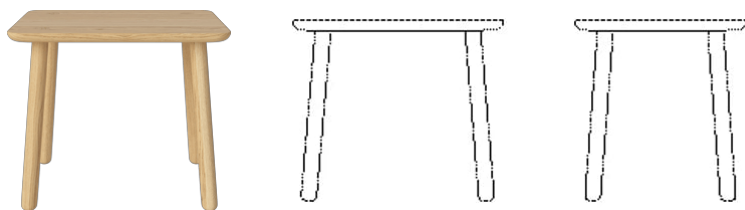

### Specifications

Country of origin	Assembly	Height	Length	Width	Weight
Croatia	Legs/Base to be mounted	44 cm	42 cm	52 cm	7 kg

#### The parcel's measurements

The parcel's measurements 1: 0.02 m<sup>3</sup>, 7.0 kg  
(D 44.0 cm, W 54.0 cm, H 8.5 cm)

---

**Length**  
42 cm

**Weight**  
7 kg

**The parcel's measurements**

The parcel's measurements 1: 0.02 m<sup>3</sup>, 7.0 kg  
(D 44.0 cm, W 54.0 cm, H 8.5 cm)

**03-125-01**

Forest Side Table Ø42, H49 cm

**Height**  
49 cm

**Weight**  
5.70 kg

**Diameter**  
42 cm

**The parcel's measurements**

The parcel's measurements 1: 0.02 m<sup>3</sup>, 5.7 kg  
(D 44.0 cm, W 54.0 cm, H 8.5 cm)

**03-125-05**

Forest Side Table 42 x 32 x H49 cm