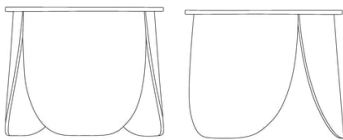

03-116-04

Peyote Coffee Table Ø80, H45 cm

<b>Height</b>	45 cm	<b>Weight</b>	7.50 kg
		<b>Diameter</b>	80 cm

**The parcel's measurements**

The parcel's measurements 1: 0.20 m<sup>3</sup>, 7.5 kg  
(D 81.0 cm, W 81.0 cm, H 30.0 cm)  
The parcel's measurements 2: 0.05 m<sup>3</sup>, 6.6 kg  
(D 46.5 cm, W 53.0 cm, H 19.0 cm)

03-116-09

Peyote Coffee Table Ø56, H35 cm

<b>Height</b>	35 cm	<b>Weight</b>	3.70 kg
		<b>Diameter</b>	56 cm

**The parcel's measurements**

The parcel's measurements 1: 0.10 m<sup>3</sup>, 3.7 kg  
(D 57.0 cm, W 57.0 cm, H 30.0 cm)  
The parcel's measurements 2: 0.04 m<sup>3</sup>, 5.4 kg  
(D 46.5 cm, W 43.0 cm, H 19.0 cm)

03-116-05

Peyote Coffee Table - Ø80, H35 cm

<b>Height</b>	35 cm	<b>Weight</b>	7.50 kg
		<b>Diameter</b>	80 cm

**The parcel's measurements**

The parcel's measurements 1: 0.20 m<sup>3</sup>, 7.5 kg  
(D 81.0 cm, W 81.0 cm, H 30.0 cm)  
The parcel's measurements 2: 0.04 m<sup>3</sup>, 5.4 kg  
(D 46.5 cm, W 43.0 cm, H 19.0 cm)

03-116-10

Peyote Coffee Table - Ø56, H45 cm

<b>Height</b>	45 cm	<b>Weight</b>	3.70 kg
		<b>Diameter</b>	56 cm

**The parcel's measurements**

The parcel's measurements 1: 0.10 m<sup>3</sup>, 3.7 kg  
(D 57.0 cm, W 57.0 cm, H 30.0 cm)  
The parcel's measurements 2: 0.05 m<sup>3</sup>, 6.6 kg  
(D 46.5 cm, W 53.0 cm, H 19.0 cm)