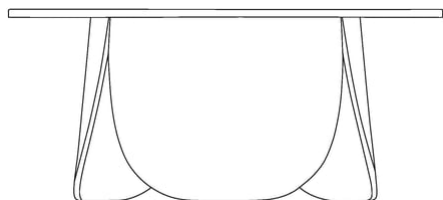

## Peyote series

Designed by E-ggs, Italia

---

A side table with an organic design, which complements your decor and adds an honest, durable and natural look to your home. The Peyote side table is designed by the Italian design studio e-ggs and is inspired by leaves, which can be seen in the round leaf-shaped base, which also ensures solid support for the elegant, floating table top.

## Peyote Coffee Table - Ø56, H45 cm

---

---

### Specifications

Country of origin	Assembly	Height	Weight	Diameter	The parcel's measurements
Latvia	Legs/Base to be mounted	45 cm	3.70 kg	56 cm	The parcel's measurements 1: 0.10 m <sup>3</sup> , 3.7 kg (D 57.0 cm, W 57.0 cm, H 30.0 cm) The parcel's measurements 2: 0.05 m <sup>3</sup> , 6.6 kg (D 46.5 cm, W 53.0 cm, H 19.0 cm)

03-116-05

Peyote Coffee Table - Ø80, H35 cm

<b>Height</b>	35 cm	<b>Weight</b>	7.50 kg
		<b>Diameter</b>	80 cm

**The parcel's measurements**

The parcel's measurements 1: 0.20 m<sup>3</sup>, 7.5 kg  
(D 81.0 cm, W 81.0 cm, H 30.0 cm)  
The parcel's measurements 2: 0.04 m<sup>3</sup>, 5.4 kg  
(D 46.5 cm, W 43.0 cm, H 19.0 cm)