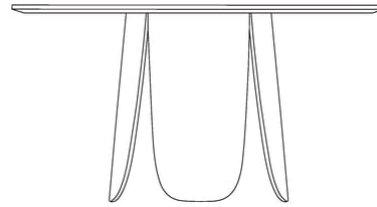

Peyote series

Designed by E-ggs, Italia

Designed by the Italian design studio e-ggs, Peyote is an elegant dining table with an organic design inspired by leaves and nature's ability to create new shapes. Peyote manages to be elegant yet bombastic at the same time, featuring a round, leaf-shaped base and perfectly floating table top, created in beautiful materials. The Peyote dining table is created in a combination of moulded veneer, MDF and plywood, which ensures stability and durability.

03-116-01

Peyote Dining Table

Specifications

Country of origin	Assembly	Height	Weight	Diameter	Tabletop thickness
Latvia	Legs/Base to be mounted	74 cm	36 kg	140 cm	3 cm
Distance between legs	Distance sarg to floor	Distance tabletop to floor	The parcel's measurements		
64.70 cm	71 cm	71 cm	The parcel's measurements 1: 0.92 m ³ , 36.0 kg (D 143.0 cm, W 143.0 cm, H 45.0 cm)		
			The parcel's measurements 2: 0.06 m ³ , 10.0 kg (D 41.0 cm, W 81.0 cm, H 17.5 cm)		

The parcel's measurements

The parcel's measurements 1: 0.92 m³, 36.0 kg
(D 143.0 cm, W 143.0 cm, H 45.0 cm)
The parcel's measurements 2: 0.06 m³, 10.0 kg
(D 41.0 cm, W 81.0 cm, H 17.5 cm)

03-116-04

Peyote Coffee Table Ø80, H45 cm

03-116-05

Peyote Coffee Table - Ø80, H35 cm

Height	35 cm	Weight	7.50 kg
		Diameter	80 cm

The parcel's measurements

The parcel's measurements 1: 0.20 m³, 7.5 kg
(D 81.0 cm, W 81.0 cm, H 30.0 cm)
The parcel's measurements 2: 0.04 m³, 5.4 kg
(D 46.5 cm, W 43.0 cm, H 19.0 cm)