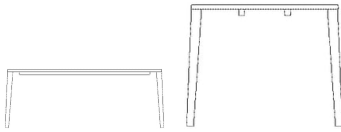

The parcel's measurements
The parcel's measurements 1: 0.19 m³, 44.0 kg
(D 100.0 cm, W 170.0 cm, H 11.0 cm)
The parcel's measurements 2: 0.06 m³, 14.0 kg
(D 32.0 cm, W 22.0 cm, H 82.0 cm)

03-114-05

Graceful Dining Table 180 x 95 cm - 30 mm

Height
74 cm

Length
180 cm

Width
95 cm

Weight
51 kg

Full length incl. extension leave(s)
280 cm

Tabletop thickness
3 cm

Distance between legs
177 cm

Distance sarg to floor
66 cm

Distance tabletop to floor
71 cm

Max weight capacity
66 Kg

The parcel's measurements
The parcel's measurements 1: 0.21 m³, 51.0 kg
(D 100.0 cm, W 190.0 cm, H 11.0 cm)
The parcel's measurements 2: 0.06 m³, 14.0 kg
(D 32.0 cm, W 82.0 cm, H 22.0 cm)

03-114-10

Graceful Dining Table 200 x 95 cm - 30 mm

Height
74 cm

Length
200 cm

Width
95 cm

Weight
58 kg

Full length incl. extension leave(s)
300 cm

Tabletop thickness
3 cm