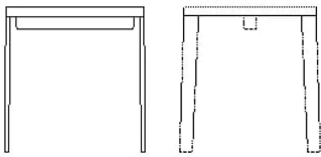

03-114-65

Graceful Coffee Table 90 x 90 x H32 cm

Height
32 cm
Length
90 cm
Width
90 cm
Weight
15 kg
Tabletop thickness
2.50 cm

The parcel's measurements
The parcel's measurements 1: 0.03 m³, 17.0 kg
(D 4.0 cm, W 92.0 cm, H 92.0 cm)
The parcel's measurements 2: 0.01 m³, 6.0 kg
(D 17.0 cm, W 39.0 cm, H 22.0 cm)

03-114-70

Graceful Coffee Table 90 x 90 x H42 cm

Height
42 cm

Length
90 cm

Width
90 cm

Weight
15 kg

Tabletop thickness
2.50 cm

The parcel's measurements

The parcel's measurements 1: 0.03 m³, 17.0 kg
(D 4.0 cm, W 92.0 cm, H 92.0 cm)
The parcel's measurements 2: 0.02 m³, 6.5 kg
(D 17.0 cm, W 49.0 cm, H 22.0 cm)

02-414-01

Graceful Bench 140 cm - 30 mm

Height
45 cm

Length
140 cm

Depth
41 cm

Weight
15 kg

The parcel's measurements

The parcel's measurements 1: 0.08 m³, 17.0 kg
(D 12.0 cm, W 46.0 cm, H 145.0 cm)
The parcel's measurements 2: 0.02 m³, 6.0 kg
(D 17.0 cm, W 52.0 cm, H 22.0 cm)