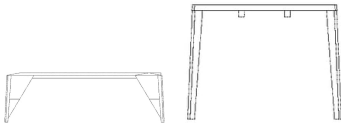

02-414-10

Graceful Bench 180 cm - 30 mm

Height
45 cm

Length
180 cm

Depth
41 cm

Weight
19 kg

The parcel's measurements

The parcel's measurements 1: 0.10 m³, 21.0 kg
(D 12.0 cm, W 46.0 cm, H 185.0 cm)
The parcel's measurements 2: 0.02 m³, 6.0 kg
(D 17.0 cm, W 52.0 cm, H 22.0 cm)

02-414-15

Graceful Bench 200 cm - 40 mm

Height
45 cm

Length
200 cm

Depth
41 cm

Weight
22 kg

The parcel's measurements

The parcel's measurements 1: 0.08 m³, 24.0 kg
(D 8.0 cm, W 46.0 cm, H 208.0 cm)
The parcel's measurements 2: 0.02 m³, 6.0 kg
(D 17.0 cm, W 52.0 cm, H 22.0 cm)

03-114-16

Graceful Dining Table 240 x 95 cm - 40 mm

Height	75 cm	Full length incl. extension leave(s)	340 cm
Length	240 cm	Tabletop thickness	4 cm
Width	95 cm	Distance between legs	217 cm
Weight	70 kg	Distance sarg to floor	66 cm
		Distance tabletop to floor	71 cm

Height	73 cm	Width	50 cm
Length	110 cm	Weight	10 kg
		Tabletop thickness	3 cm

The parcel's measurements

The parcel's measurements 1: 0.04 m³, 10.0 kg
(D 54.0 cm, W 114.0 cm, H 6.0 cm)
The parcel's measurements 2: 0.03 m³, 6.5 kg
(D 27.0 cm, W 76.0 cm, H 17.0 cm)