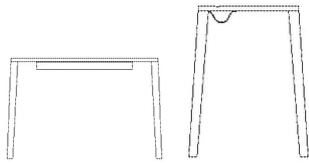

02-414-15

Graceful Bench 200 cm - 40 mm

Height
45 cm

Length
200 cm

Depth
41 cm

Weight
22 kg

The parcel's measurements

The parcel's measurements 1: 0.08 m³, 24.0 kg
(D 8.0 cm, W 46.0 cm, H 208.0 cm)
The parcel's measurements 2: 0.02 m³, 6.0 kg
(D 17.0 cm, W 52.0 cm, H 22.0 cm)

03-114-16

Graceful Dining Table 240 x 95 cm - 40 mm

Height	75 cm	Full length incl. extension leave(s)	340 cm
Length	240 cm	Tabletop thickness	4 cm
Width	95 cm	Distance between legs	217 cm
Weight	70 kg	Distance sarg to floor	66 cm
		Distance tabletop to floor	71 cm

The parcel's measurements

The parcel's measurements 1: 0.25 m³, 73.0 kg
(D 10.0 cm, W 248.0 cm, H 100.0 cm)
The parcel's measurements 2: 0.06 m³, 14.0 kg
(D 22.0 cm, W 82.0 cm, H 32.0 cm)

03-114-35

Graceful Desk 110 x 50, H74 cm

Height	73 cm	Width	50 cm
Length	110 cm	Weight	10 kg
		Tabletop thickness	3 cm

The parcel's measurements

The parcel's measurements 1: 0.04 m³, 10.0 kg
(D 54.0 cm, W 114.0 cm, H 6.0 cm)
The parcel's measurements 2: 0.03 m³, 6.5 kg
(D 27.0 cm, W 76.0 cm, H 17.0 cm)