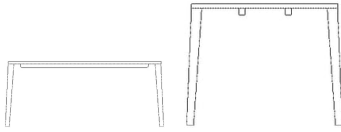

03-114-17

Graceful Dining Table 130 x 130 cm - 30 mm

Height
74 cm

Width
130 cm
Max weight capacity
80 Kg

The parcel's measurements
The parcel's measurements 1: 0.29 m³, 40.0 kg
(D 138.0 cm, W 138.0 cm, H 15.0 cm)
The parcel's measurements 2: 0.06 m³, 17.5 kg
(D 32.0 cm, W 82.0 cm, H 22.0 cm)

The parcel's measurements
The parcel's measurements 1: 0.28 m³, 70.0 kg
(D 100.0 cm, W 230.0 cm, H 12.0 cm)
The parcel's measurements 2: 0.06 m³, 14.0 kg
(D 32.0 cm, W 82.0 cm, H 22.0 cm)

03-114-01

Graceful Dining Table 160 x 95 cm - 30 mm

Height
74 cm
Length
160 cm
Width
95 cm
Weight
44 kg
Full length incl. extension leave(s)
260 cm

Tabletop thickness
3 cm
Distance between legs
157 cm
Distance sarg to floor
66 cm
Distance tabletop to floor
71 cm
Max weight capacity
56 Kg

The parcel's measurements
The parcel's measurements 1: 0.19 m³, 44.0 kg
(D 100.0 cm, W 170.0 cm, H 11.0 cm)
The parcel's measurements 2: 0.06 m³, 14.0 kg
(D 32.0 cm, W 22.0 cm, H 82.0 cm)

03-114-05

Graceful Dining Table 180 x 95 cm - 30 mm