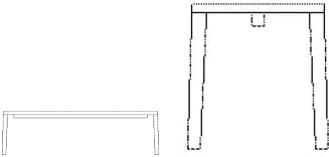

Length
140 cm

Depth
41 cm

Weight
15 kg

The parcel's measurements

The parcel's measurements 1: 0.08 m³, 17.0 kg
(D 12.0 cm, W 46.0 cm, H 145.0 cm)
The parcel's measurements 2: 0.02 m³, 6.0 kg
(D 17.0 cm, W 52.0 cm, H 22.0 cm)

02-414-05

Graceful Bench 160 cm - 30 mm

Height
45 cm

Length
160 cm

Depth
41 cm

Weight
17 kg

The parcel's measurements

The parcel's measurements 1: 0.09 m³, 19.0 kg
(D 12.0 cm, W 46.0 cm, H 165.0 cm)
The parcel's measurements 2: 0.02 m³, 6.0 kg
(D 17.0 cm, W 52.0 cm, H 22.0 cm)

02-414-10

Graceful Bench 180 cm - 30 mm

Height
45 cm

Length
180 cm

Depth
41 cm

Weight
19 kg

The parcel's measurements

The parcel's measurements 1: 0.10 m³, 21.0 kg
(D 12.0 cm, W 46.0 cm, H 185.0 cm)
The parcel's measurements 2: 0.02 m³, 6.0 kg
(D 17.0 cm, W 52.0 cm, H 22.0 cm)

02-414-15

Graceful Bench 200 cm - 40 mm

Height
45 cm

Length
200 cm

Depth
41 cm

Weight
22 kg

The parcel's measurements

The parcel's measurements 1: 0.08 m³, 24.0 kg
(D 8.0 cm, W 46.0 cm, H 208.0 cm)
The parcel's measurements 2: 0.02 m³, 6.0 kg
(D 17.0 cm, W 52.0 cm, H 22.0 cm)