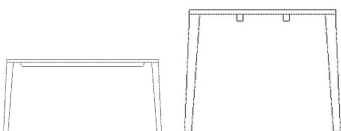

03-114-25

Graceful dining table extension leaf - unit of 2 pcs. - 40 mm

Height
4 cm
Depth
50 cm

Length
50 cm
Width
95 cm
Weight
36 kg

The parcel's measurements
The parcel's measurements 1: 0.09 m³, 36.0 kg
(D 105.0 cm, W 63.0 cm, H 14.0 cm)

03-114-17

Graceful Dining Table 130 x 130 cm - 30 mm

Height
74 cm

Width
130 cm
Max weight capacity
80 Kg

The parcel's measurements
The parcel's measurements 1: 0.29 m³, 40.0 kg
(D 138.0 cm, W 138.0 cm, H 15.0 cm)
The parcel's measurements 2: 0.06 m³, 17.5 kg
(D 32.0 cm, W 82.0 cm, H 22.0 cm)

03-114-15

Graceful Dining Table 220 x 95 cm - 40 mm

Height
75 cm
Length
220 cm
Width
95 cm
Weight
70 kg
Full length incl. extension leave(s)
320 cm

Tabletop thickness
4 cm
Distance between legs
217 cm
Distance sarg to floor
66 cm
Distance tabletop to floor
71 cm
Max weight capacity
86 Kg

The parcel's measurements
The parcel's measurements 1: 0.28 m³, 70.0 kg
(D 100.0 cm, W 230.0 cm, H 12.0 cm)
The parcel's measurements 2: 0.06 m³, 14.0 kg
(D 32.0 cm, W 82.0 cm, H 22.0 cm)

03-114-01

Graceful Dining Table 160 x 95 cm - 30 mm