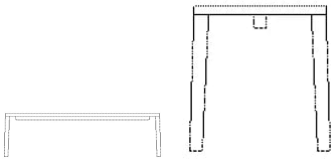

The parcel's measurements 1: 0.03 m³, 17.0 kg
(D 4.0 cm, W 92.0 cm, H 92.0 cm)
The parcel's measurements 2: 0.02 m³, 6.5 kg
(D 17.0 cm, W 49.0 cm, H 22.0 cm)

02-414-01

Graceful Bench 140 cm - 30 mm

Height
45 cm

Length
140 cm

Depth
41 cm

Weight
15 kg

The parcel's measurements

The parcel's measurements 1: 0.08 m³, 17.0 kg
(D 12.0 cm, W 46.0 cm, H 145.0 cm)
The parcel's measurements 2: 0.02 m³, 6.0 kg
(D 17.0 cm, W 52.0 cm, H 22.0 cm)

02-414-05

Graceful Bench 160 cm - 30 mm

Height
45 cm

Length
160 cm

Depth
41 cm

Weight
17 kg

The parcel's measurements

The parcel's measurements 1: 0.09 m³, 19.0 kg
(D 12.0 cm, W 46.0 cm, H 165.0 cm)
The parcel's measurements 2: 0.02 m³, 6.0 kg
(D 17.0 cm, W 52.0 cm, H 22.0 cm)

02-414-10

Graceful Bench 180 cm - 30 mm

Height
45 cm

Length
180 cm

Depth
41 cm

Weight
19 kg

The parcel's measurements

The parcel's measurements 1: 0.10 m³, 21.0 kg
(D 12.0 cm, W 46.0 cm, H 185.0 cm)
The parcel's measurements 2: 0.02 m³, 6.0 kg
(D 17.0 cm, W 52.0 cm, H 22.0 cm)