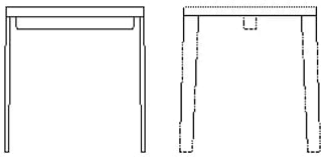

03-114-65

Graceful Coffee Table 90 x 90 x H32 cm

Height
32 cm
Length
90 cm
Width
90 cm
Weight
15 kg
Tabletop thickness
2.50 cm

The parcel's measurements
The parcel's measurements 1: 0.03 m³, 17.0 kg
(D 4.0 cm, W 92.0 cm, H 92.0 cm)
The parcel's measurements 2: 0.01 m³, 6.0 kg
(D 17.0 cm, W 39.0 cm, H 22.0 cm)

03-114-70

Graceful Coffee Table 90 x 90 x H42 cm

Height
42 cm

Width
90 cm

Length
90 cm

Weight
15 kg

Tabletop thickness
2.50 cm

The parcel's measurements

The parcel's measurements 1: 0.03 m³, 17.0 kg
(D 4.0 cm, W 92.0 cm, H 92.0 cm)
The parcel's measurements 2: 0.02 m³, 6.5 kg
(D 17.0 cm, W 49.0 cm, H 22.0 cm)

02-414-01

Graceful Bench 140 cm - 30 mm

Height
45 cm

Length
140 cm

Depth
41 cm

Weight
15 kg

The parcel's measurements

The parcel's measurements 1: 0.08 m³, 17.0 kg
(D 12.0 cm, W 46.0 cm, H 145.0 cm)
The parcel's measurements 2: 0.02 m³, 6.0 kg
(D 17.0 cm, W 52.0 cm, H 22.0 cm)