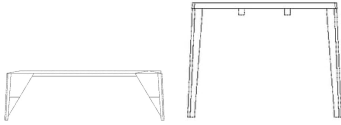

02-414-10

Graceful Bench 180 cm - 30 mm

Height
45 cm

Length
180 cm

Depth
41 cm

Weight
19 kg

The parcel's measurements

The parcel's measurements 1: 0.10 m³, 21.0 kg
(D 12.0 cm, W 46.0 cm, H 185.0 cm)
The parcel's measurements 2: 0.02 m³, 6.0 kg
(D 17.0 cm, W 52.0 cm, H 22.0 cm)

02-414-15

Graceful Bench 200 cm - 40 mm

Height
45 cm

Length
200 cm

Depth
41 cm

Weight
22 kg

The parcel's measurements

The parcel's measurements 1: 0.08 m³, 24.0 kg
(D 8.0 cm, W 46.0 cm, H 208.0 cm)
The parcel's measurements 2: 0.02 m³, 6.0 kg
(D 17.0 cm, W 52.0 cm, H 22.0 cm)

03-114-16

Graceful Dining Table 240 x 95 cm - 40 mm

Height	75 cm	Full length incl. extension leave(s)	340 cm
Length	240 cm	Tabletop thickness	4 cm
Width	95 cm	Distance between legs	217 cm
Weight	70 kg	Distance sarg to floor	66 cm
		Distance tabletop to floor	71 cm

Height	73 cm	Width	50 cm
Length	110 cm	Weight	10 kg
		Tabletop thickness	3 cm

The parcel's measurements

The parcel's measurements 1: 0.04 m³, 10.0 kg
(D 54.0 cm, W 114.0 cm, H 6.0 cm)
The parcel's measurements 2: 0.03 m³, 6.5 kg
(D 27.0 cm, W 76.0 cm, H 17.0 cm)