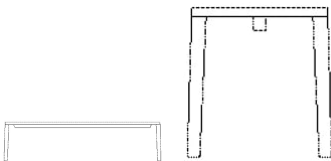

Length
140 cm

Depth
41 cm

Weight
15 kg

The parcel's measurements

The parcel's measurements 1: 0.08 m³, 17.0 kg
(D 12.0 cm, W 46.0 cm, H 145.0 cm)
The parcel's measurements 2: 0.02 m³, 6.0 kg
(D 17.0 cm, W 52.0 cm, H 22.0 cm)

02-414-05

Graceful Bench 160 cm - 30 mm

Height
45 cm

Length
160 cm

Depth
41 cm

Weight
17 kg

The parcel's measurements

The parcel's measurements 1: 0.09 m³, 19.0 kg
(D 12.0 cm, W 46.0 cm, H 165.0 cm)
The parcel's measurements 2: 0.02 m³, 6.0 kg
(D 17.0 cm, W 52.0 cm, H 22.0 cm)

02-414-10

Graceful Bench 180 cm - 30 mm

Height
45 cm

Length
180 cm

Depth
41 cm

Weight
19 kg

The parcel's measurements

The parcel's measurements 1: 0.10 m³, 21.0 kg
(D 12.0 cm, W 46.0 cm, H 185.0 cm)
The parcel's measurements 2: 0.02 m³, 6.0 kg
(D 17.0 cm, W 52.0 cm, H 22.0 cm)

02-414-15

Graceful Bench 200 cm - 40 mm

Height
45 cm

Length
200 cm

Depth
41 cm

Weight
22 kg

The parcel's measurements

The parcel's measurements 1: 0.08 m³, 24.0 kg
(D 8.0 cm, W 46.0 cm, H 208.0 cm)
The parcel's measurements 2: 0.02 m³, 6.0 kg
(D 17.0 cm, W 52.0 cm, H 22.0 cm)