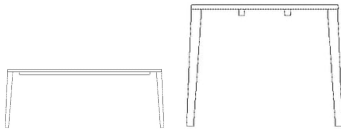

The parcel's measurements

The parcel's measurements 1: 0.19 m³, 44.0 kg
(D 100.0 cm, W 170.0 cm, H 11.0 cm)
The parcel's measurements 2: 0.06 m³, 14.0 kg
(D 32.0 cm, W 22.0 cm, H 82.0 cm)

03-114-05

Graceful Dining Table 180 x 95 cm - 30 mm

Height
74 cm

Length
180 cm

Width
95 cm

Weight
51 kg

Full length incl. extension leave(s)
280 cm

Tabletop thickness
3 cm

Distance between legs
177 cm

Distance sarg to floor
66 cm

Distance tabletop to floor
71 cm

Max weight capacity
66 Kg

The parcel's measurements
The parcel's measurements 1: 0.21 m³, 51.0 kg (D 100.0 cm, W 190.0 cm, H 11.0 cm)
The parcel's measurements 2: 0.06 m³, 14.0 kg (D 32.0 cm, W 82.0 cm, H 22.0 cm)

03-114-10

Graceful Dining Table 200 x 95 cm - 30 mm

Height
74 cm

Length
200 cm

Width
95 cm

Weight
58 kg

Full length incl. extension leave(s)
300 cm

Tabletop thickness
3 cm