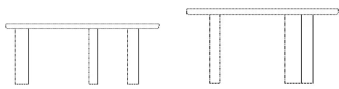

FSC® C165134

The mark of responsible forestry

03-110-01

Latch Coffee Table

Height
39 cm
Length
100 cm

Width
80 cm
Weight
29 kg

Max weight capacity
30 Kg

The parcel's measurements

The parcel's measurements 1: 0.11 m³, 29.0 kg
(D 20.0 cm, W 65.0 cm, H 81.0 cm)

03-110-05

Latch Coffee Table - Single

Height
39 cm
Length
98 cm

Width
80 cm
Weight
17 kg

Max weight capacity
30 Kg

The parcel's measurements

The parcel's measurements 1: 0.15 m³, 17.0 kg
(D 85.0 cm, W 103.0 cm, H 17.0 cm)

03-110-15

Latch Dining Table

Height
74 cm
Depth
147 cm

Tabletop thickness
4 cm
Distance sarg to floor
70 cm

Width
170 cm
Weight
73 kg

Distance tabletop to floor
70 cm
Max weight capacity
40 Kg

The parcel's measurements

The parcel's measurements 1: 0.21 m³, 75.0 kg
(D 155.0 cm, W 178.0 cm, H 7.5 cm)
The parcel's measurements 2: 0.06 m³, 18.0 kg
(D 43.0 cm, W 76.0 cm, H 18.0 cm)