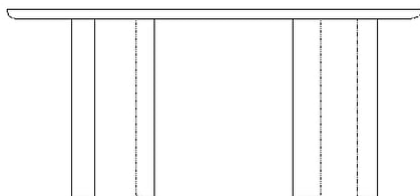

03-110-15

Latch Dining Table

Specifications

Country of origin	Assembly	Height	Depth	Width	Weight
Bosnia and Herzegovina	Legs/Base to be mounted	74 cm	147 cm	170 cm	73 kg
Tabletop thickness	Distance sarg to floor	Distance tabletop to floor	Max weight capacity	The parcel's measurements	
4 cm	70 cm	70 cm	40 Kg	The parcel's measurements 1: 0.21 m ³ , 75.0 kg (D 155.0 cm, W 178.0 cm, H 7.5 cm) The parcel's measurements 2: 0.06 m ³ , 18.0 kg (D 43.0 cm, W 76.0 cm, H 18.0 cm)	

The parcel's measurements 1: 0.11 m³, 29.0 kg
(D 20.0 cm, W 65.0 cm, H 81.0 cm)

03-110-05

Latch Coffee Table - Single

Height
39 cm
Length
98 cm

Width
80 cm
Weight
17 kg

Max weight capacity
30 Kg

The parcel's measurements

The parcel's measurements 1: 0.15 m³, 17.0 kg
(D 85.0 cm, W 103.0 cm, H 17.0 cm)

03-110-15

Latch Dining Table

Height
74 cm
Depth
147 cm

Tabletop thickness
4 cm
Distance sarg to floor
70 cm

Width
170 cm
Weight
73 kg

Distance tabletop to floor
70 cm
Max weight capacity
40 Kg

The parcel's measurements

The parcel's measurements 1: 0.21 m³, 75.0 kg
(D 155.0 cm, W 178.0 cm, H 7.5 cm)
The parcel's measurements 2: 0.06 m³, 18.0 kg
(D 43.0 cm, W 76.0 cm, H 18.0 cm)