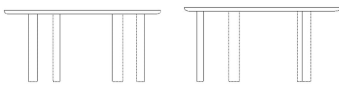

The parcel's measurements 1: 0.11 m³, 29.0 kg
(D 20.0 cm, W 65.0 cm, H 81.0 cm)

03-110-05

Latch Coffee Table - Single

Height
39 cm
Length
98 cm

Width
80 cm
Weight
17 kg

Max weight capacity
30 Kg

The parcel's measurements

The parcel's measurements 1: 0.15 m³, 17.0 kg
(D 85.0 cm, W 103.0 cm, H 17.0 cm)

03-110-15

Latch Dining Table

Height
74 cm
Depth
147 cm

Tabletop thickness
4 cm
Distance sarg to floor
70 cm

Width
170 cm
Weight
73 kg

Distance tabletop to floor
70 cm
Max weight capacity
40 Kg

The parcel's measurements

The parcel's measurements 1: 0.21 m³, 75.0 kg
(D 155.0 cm, W 178.0 cm, H 7.5 cm)
The parcel's measurements 2: 0.06 m³, 18.0 kg
(D 43.0 cm, W 76.0 cm, H 18.0 cm)

03-110-10

Latch Coffee Table - large

Height
39 cm
Depth
127.80 cm
Width
148 cm

Weight
53 kg
Tabletop thickness
4 cm
Max weight capacity
50 Kg

The parcel's measurements

The parcel's measurements 1: 0.17 m³, 55.0 kg
(D 137.0 cm, W 156.0 cm, H 8.0 cm)
The parcel's measurements 2: 0.03 m³, 8.0 kg
(D 41.0 cm, W 41.0 cm, H 19.0 cm)