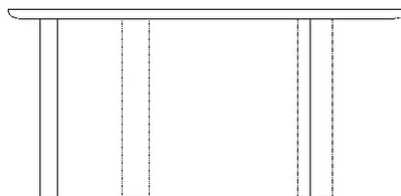

03-110-15

Latch Dining Table

Specifications

Country of origin	Assembly	Height	Depth	Width	Weight
Bosnia and Herzegovina	Legs/Base to be mounted	74 cm	147 cm	170 cm	73 kg
Tabletop thickness	Distance sarg to floor	Distance tabletop to floor	Max weight capacity	The parcel's measurements	
4 cm	70 cm	70 cm	40 Kg	The parcel's measurements 1: 0.21 m ³ , 75.0 kg (D 155.0 cm, W 178.0 cm, H 7.5 cm) The parcel's measurements 2: 0.06 m ³ , 18.0 kg (D 43.0 cm, W 76.0 cm, H 18.0 cm)	

The parcel's measurements 1: 0.11 m³, 29.0 kg
(D 20.0 cm, W 65.0 cm, H 81.0 cm)

03-110-05

Latch Coffee Table - Single

Height
39 cm
Length
98 cm

Width
80 cm
Weight
17 kg

Max weight capacity
30 Kg

The parcel's measurements

The parcel's measurements 1: 0.15 m³, 17.0 kg
(D 85.0 cm, W 103.0 cm, H 17.0 cm)

03-110-15

Latch Dining Table

Height
74 cm
Depth
147 cm

Tabletop thickness
4 cm
Distance sarg to floor
70 cm

Width
170 cm
Weight
73 kg

Distance tabletop to floor
70 cm
Max weight capacity
40 Kg

The parcel's measurements

The parcel's measurements 1: 0.21 m³, 75.0 kg
(D 155.0 cm, W 178.0 cm, H 7.5 cm)
The parcel's measurements 2: 0.06 m³, 18.0 kg
(D 43.0 cm, W 76.0 cm, H 18.0 cm)