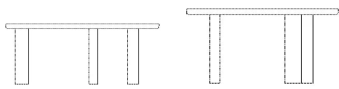

FSC® C165134

The mark of responsible forestry

03-110-01

Latch Coffee Table

Height
39 cm
Length
100 cm

Width
80 cm
Weight
29 kg
Max weight capacity
30 Kg

The parcel's measurements
The parcel's measurements 1: 0.11 m³, 29.0 kg
(D 20.0 cm, W 65.0 cm, H 81.0 cm)

03-110-05

Latch Coffee Table - Single

Height
39 cm
Length
98 cm

Width
80 cm
Weight
17 kg
Max weight capacity
30 Kg

The parcel's measurements
The parcel's measurements 1: 0.15 m³, 17.0 kg
(D 85.0 cm, W 103.0 cm, H 17.0 cm)

03-110-15

Latch Dining Table

Height
74 cm
Depth
147 cm
Width
170 cm
Weight
73 kg

Tabletop thickness
4 cm
Distance sarg to floor
70 cm
Distance tabletop to floor
70 cm
Max weight capacity
40 Kg

The parcel's measurements
The parcel's measurements 1: 0.21 m³, 75.0 kg
(D 155.0 cm, W 178.0 cm, H 7.5 cm)
The parcel's measurements 2: 0.06 m³, 18.0 kg
(D 43.0 cm, W 76.0 cm, H 18.0 cm)

03-110-10

Latch Coffee Table - large

Height
39 cm
Depth
127.80 cm
Width
148 cm

Weight
53 kg
Tabletop thickness
4 cm
Max weight capacity
50 Kg

The parcel's measurements
The parcel's measurements 1: 0.17 m³, 55.0 kg
(D 137.0 cm, W 156.0 cm, H 8.0 cm)
The parcel's measurements 2: 0.03 m³, 8.0 kg
(D 41.0 cm, W 41.0 cm, H 19.0 cm)