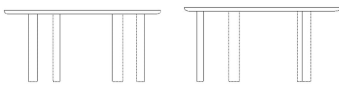

FSC® C165134

The mark of responsible forestry

03-110-01

Latch Coffee Table

Height
39 cm
Length
100 cm

Width
80 cm
Weight
29 kg
Max weight capacity
30 Kg

The parcel's measurements
The parcel's measurements 1: 0.11 m³, 29.0 kg
(D 20.0 cm, W 65.0 cm, H 81.0 cm)

03-110-05

Latch Coffee Table - Single

Height
39 cm
Length
98 cm

Width
80 cm
Weight
17 kg
Max weight capacity
30 Kg

The parcel's measurements
The parcel's measurements 1: 0.15 m³, 17.0 kg
(D 85.0 cm, W 103.0 cm, H 17.0 cm)

03-110-15

Latch Dining Table

Height
74 cm
Depth
147 cm
Width
170 cm
Weight
73 kg

Tabletop thickness
4 cm
Distance sarg to floor
70 cm
Distance tabletop to floor
70 cm
Max weight capacity
40 Kg

The parcel's measurements
The parcel's measurements 1: 0.21 m³, 75.0 kg
(D 155.0 cm, W 178.0 cm, H 7.5 cm)
The parcel's measurements 2: 0.06 m³, 18.0 kg
(D 43.0 cm, W 76.0 cm, H 18.0 cm)

03-110-10

Latch Coffee Table - large

Height
39 cm
Depth
127.80 cm
Width
148 cm

Weight
53 kg
Tabletop thickness
4 cm
Max weight capacity
50 Kg

The parcel's measurements
The parcel's measurements 1: 0.17 m³, 55.0 kg
(D 137.0 cm, W 156.0 cm, H 8.0 cm)
The parcel's measurements 2: 0.03 m³, 8.0 kg
(D 41.0 cm, W 41.0 cm, H 19.0 cm)