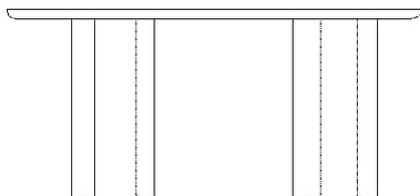

03-110-15

Latch Dining Table

Specifications

Country of origin	Assembly	Height	Depth	Width	Weight
Bosnia and Herzegovina	Legs/Base to be mounted	74 cm	147 cm	170 cm	73 kg
Tabletop thickness	Distance sarg to floor	Distance tabletop to floor	Max weight capacity	The parcel's measurements	
4 cm	70 cm	70 cm	40 Kg	The parcel's measurements 1: 0.21 m ³ , 75.0 kg (D 155.0 cm, W 178.0 cm, H 7.5 cm) The parcel's measurements 2: 0.06 m ³ , 18.0 kg (D 43.0 cm, W 76.0 cm, H 18.0 cm)	

03-110-05

Latch Coffee Table - Single

Height
39 cm
Length
98 cm

Width
80 cm
Weight
17 kg
Max weight capacity
30 Kg

The parcel's measurements
The parcel's measurements 1: 0.15 m³, 17.0 kg
(D 85.0 cm, W 103.0 cm, H 17.0 cm)

03-110-15

Latch Dining Table

Height
74 cm
Depth
147 cm
Width
170 cm
Weight
73 kg

Tabletop thickness
4 cm
Distance sarg to floor
70 cm
Distance tabletop to floor
70 cm
Max weight capacity
40 Kg

The parcel's measurements
The parcel's measurements 1: 0.21 m³, 75.0 kg
(D 155.0 cm, W 178.0 cm, H 7.5 cm)
The parcel's measurements 2: 0.06 m³, 18.0 kg
(D 43.0 cm, W 76.0 cm, H 18.0 cm)

03-110-10

Latch Coffee Table - large

Height
39 cm
Depth
127.80 cm
Width
148 cm

Weight
53 kg
Tabletop thickness
4 cm
Max weight capacity
50 Kg

The parcel's measurements
The parcel's measurements 1: 0.17 m³, 55.0 kg
(D 137.0 cm, W 156.0 cm, H 8.0 cm)
The parcel's measurements 2: 0.03 m³, 8.0 kg
(D 41.0 cm, W 41.0 cm, H 19.0 cm)