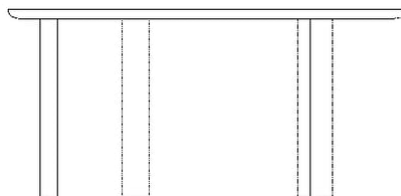

03-110-15

Latch Dining Table

Specifications

Country of origin	Assembly	Height	Depth	Width	Weight
Bosnia and Herzegovina	Legs/Base to be mounted	74 cm	147 cm	170 cm	73 kg
Tabletop thickness	Distance sarg to floor	Distance tabletop to floor	Max weight capacity	The parcel's measurements	
4 cm	70 cm	70 cm	40 Kg	The parcel's measurements 1: 0.21 m ³ , 75.0 kg (D 155.0 cm, W 178.0 cm, H 7.5 cm) The parcel's measurements 2: 0.06 m ³ , 18.0 kg (D 43.0 cm, W 76.0 cm, H 18.0 cm)	

03-110-05

Latch Coffee Table - Single

Height
39 cm
Length
98 cm

Width
80 cm
Weight
17 kg
Max weight capacity
30 Kg

The parcel's measurements
The parcel's measurements 1: 0.15 m³, 17.0 kg
(D 85.0 cm, W 103.0 cm, H 17.0 cm)

03-110-15

Latch Dining Table

Height
74 cm
Depth
147 cm
Width
170 cm
Weight
73 kg

Tabletop thickness
4 cm
Distance sarg to floor
70 cm
Distance tabletop to floor
70 cm
Max weight capacity
40 Kg

The parcel's measurements
The parcel's measurements 1: 0.21 m³, 75.0 kg
(D 155.0 cm, W 178.0 cm, H 7.5 cm)
The parcel's measurements 2: 0.06 m³, 18.0 kg
(D 43.0 cm, W 76.0 cm, H 18.0 cm)

03-110-10

Latch Coffee Table - large

Height
39 cm
Depth
127.80 cm
Width
148 cm

Weight
53 kg
Tabletop thickness
4 cm
Max weight capacity
50 Kg

The parcel's measurements
The parcel's measurements 1: 0.17 m³, 55.0 kg
(D 137.0 cm, W 156.0 cm, H 8.0 cm)
The parcel's measurements 2: 0.03 m³, 8.0 kg
(D 41.0 cm, W 41.0 cm, H 19.0 cm)