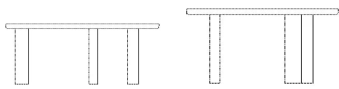

03-110-01

Latch Coffee Table

Specifications

Country of origin	Assembly	Height	Length	Width	Weight
Bosnia and Herzegovina	Legs/Base to be mounted	39 cm	100 cm	80 cm	29 kg
Max weight capacity	The parcel's measurements				
30 Kg	The parcel's measurements 1: 0.11 m ³ , 29.0 kg (D 20.0 cm, W 65.0 cm, H 81.0 cm)				

Notice

Test and certifications

TSCA Title VI compliant

FSC® C165134

The mark of
responsible forestry

03-110-01

Latch Coffee Table

Height
39 cm
Length
100 cm

Width
80 cm
Weight
29 kg
Max weight capacity
30 Kg

The parcel's measurements
The parcel's measurements 1: 0.11 m³, 29.0 kg
(D 20.0 cm, W 65.0 cm, H 81.0 cm)

03-110-05

Latch Coffee Table - Single

Height
39 cm
Length
98 cm

Width
80 cm
Weight
17 kg
Max weight capacity
30 Kg

The parcel's measurements
The parcel's measurements 1: 0.15 m³, 17.0 kg
(D 85.0 cm, W 103.0 cm, H 17.0 cm)

03-110-10

Latch Coffee Table - large

Height
39 cm
Depth
127.80 cm
Width
148 cm