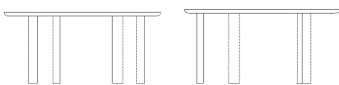

Width
80 cm
Weight
29 kg
Max weight capacity
30 Kg

The parcel's measurements
The parcel's measurements 1: 0.11 m³, 29.0 kg
(D 20.0 cm, W 65.0 cm, H 81.0 cm)

03-110-05

Latch Coffee Table - Single

Height
39 cm
Length
98 cm

Width
80 cm
Weight
17 kg
Max weight capacity
30 Kg

The parcel's measurements
The parcel's measurements 1: 0.15 m³, 17.0 kg
(D 85.0 cm, W 103.0 cm, H 17.0 cm)

03-110-10

Latch Coffee Table - large

Height
39 cm
Depth
127.80 cm
Width
148 cm

Weight
53 kg
Tabletop thickness
4 cm
Max weight capacity
50 Kg

The parcel's measurements
The parcel's measurements 1: 0.17 m³, 55.0 kg
(D 137.0 cm, W 156.0 cm, H 8.0 cm)
The parcel's measurements 2: 0.03 m³, 8.0 kg
(D 41.0 cm, W 41.0 cm, H 19.0 cm)

03-110-15

Latch Dining Table

Height
74 cm
Depth
147 cm
Width
170 cm
Weight
73 kg

Tabletop thickness
4 cm
Distance sarg to floor
70 cm
Distance tabletop to floor
70 cm
Max weight capacity
40 Kg

The parcel's measurements
The parcel's measurements 1: 0.21 m³, 75.0 kg
(D 155.0 cm, W 178.0 cm, H 7.5 cm)
The parcel's measurements 2: 0.06 m³, 18.0 kg
(D 43.0 cm, W 76.0 cm, H 18.0 cm)