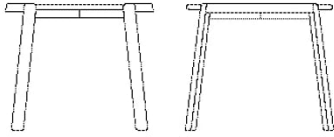

03-097-10

Mix Coffee Table Ø94 cm

Specifications

Country of origin	Assembly	Height	Diameter	Max weight capacity	The parcel's measurements
Bosnia and Herzegovina	Top to be mounted	42 cm	94 cm	20 Kg	The parcel's measurements 1: 0.44 m ³ , 43.5 kg (D 97.0 cm, W 95.0 cm, H 48.0 cm)

Test and certifications

FSC® C165134

The mark of responsible forestry

03-097-01

Mix Coffee Table Ø46 cm

Height
48 cm

Diameter
46 cm

Max weight capacity
20 Kg

The parcel's measurements
The parcel's measurements 1: 0.12 m³, 11.5 kg
(D 49.0 cm, W 44.0 cm, H 54.0 cm)

03-097-05

Mix Coffee Table Ø65 cm

Height
35 cm

Diameter
65 cm

Max weight capacity
20 Kg

The parcel's measurements
The parcel's measurements 1: 0.18 m³, 21.5 kg
(D 69.0 cm, W 64.0 cm, H 41.0 cm)

03-097-10

Mix Coffee Table Ø94 cm

Height
42 cm

Diameter
94 cm

Max weight capacity
20 Kg

The parcel's measurements
The parcel's measurements 1: 0.44 m³, 43.5 kg
(D 97.0 cm, W 95.0 cm, H 48.0 cm)

Materials and surfaces