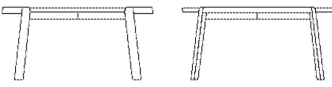

### Test and certifications

FSC® C165134

The mark of responsible forestry

03-097-01

Mix Coffee Table Ø46 cm

**Height** 48 cm  
**Diameter** 46 cm  
**Max weight capacity** 20 Kg

**The parcel's measurements**  
The parcel's measurements 1: 0.12 m<sup>3</sup>, 11.5 kg  
(D 49.0 cm, W 44.0 cm, H 54.0 cm)

03-097-05

Mix Coffee Table Ø65 cm

**Height** 35 cm  
**Diameter** 65 cm  
**Max weight capacity** 20 Kg

**The parcel's measurements**  
The parcel's measurements 1: 0.18 m<sup>3</sup>, 21.5 kg  
(D 69.0 cm, W 64.0 cm, H 41.0 cm)

03-097-10

Mix Coffee Table Ø94 cm

**Height** 42 cm  
**Diameter** 94 cm  
**Max weight capacity** 20 Kg

**The parcel's measurements**  
The parcel's measurements 1: 0.44 m<sup>3</sup>, 43.5 kg  
(D 97.0 cm, W 95.0 cm, H 48.0 cm)