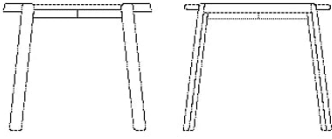

03-097-01

Mix Coffee Table Ø46 cm

Specifications

Country of origin	Assembly	Height	Diameter	Max weight capacity	The parcel's measurements
Bosnia and Herzegovina	Top to be mounted	48 cm	46 cm	20 Kg	The parcel's measurements 1: 0.12 m ³ , 11.5 kg (D 49.0 cm, W 44.0 cm, H 54.0 cm)

Test and certifications

EN 12521 Furniture - Strength, durability and safety. Requirements for domestic tables.

FSC® C165134

The mark of responsible forestry

03-097-01

Mix Coffee Table Ø46 cm

Height
48 cm

Diameter
46 cm

Max weight capacity
20 Kg

The parcel's measurements
The parcel's measurements 1: 0.12 m³, 11.5 kg
(D 49.0 cm, W 44.0 cm, H 54.0 cm)

03-097-05

Mix Coffee Table Ø65 cm

Height
35 cm

Diameter
65 cm

Max weight capacity
20 Kg

The parcel's measurements
The parcel's measurements 1: 0.18 m³, 21.5 kg
(D 69.0 cm, W 64.0 cm, H 41.0 cm)

03-097-10

Mix Coffee Table Ø94 cm

Height
42 cm

Diameter
94 cm

Max weight capacity
20 Kg

The parcel's measurements
The parcel's measurements 1: 0.44 m³, 43.5 kg
(D 97.0 cm, W 95.0 cm, H 48.0 cm)