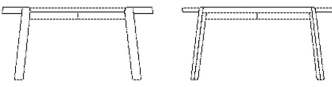

03-097-01

Mix Coffee Table Ø46 cm

Specifications

Country of origin	Assembly	Height	Diameter	Max weight capacity	The parcel's measurements
Bosnia and Herzegovina	Top to be mounted	48 cm	46 cm	20 Kg	The parcel's measurements 1: 0.12 m ³ , 11.5 kg (D 49.0 cm, W 44.0 cm, H 54.0 cm)

Test and certifications

EN 12521 Furniture - Strength, durability and safety. Requirements for domestic tables.

FSC® C165134

The mark of responsible forestry

03-097-01

Mix Coffee Table Ø46 cm

Height
48 cm

Diameter
46 cm

Max weight capacity
20 Kg

The parcel's measurements
The parcel's measurements 1: 0.12 m³, 11.5 kg
(D 49.0 cm, W 44.0 cm, H 54.0 cm)

03-097-05

Mix Coffee Table Ø65 cm

Height
35 cm

Diameter
65 cm

Max weight capacity
20 Kg

The parcel's measurements
The parcel's measurements 1: 0.18 m³, 21.5 kg
(D 69.0 cm, W 64.0 cm, H 41.0 cm)

03-097-10

Mix Coffee Table Ø94 cm

Height
42 cm

Diameter
94 cm

Max weight capacity
20 Kg

The parcel's measurements
The parcel's measurements 1: 0.44 m³, 43.5 kg
(D 97.0 cm, W 95.0 cm, H 48.0 cm)