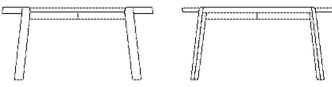

03-097-01

Mix Coffee Table Ø46 cm

Specifications

Country of origin	Assembly	Height	Diameter	Max weight capacity	The parcel's measurements
Bosnia and Herzegovina	Top to be mounted	48 cm	46 cm	20 Kg	The parcel's measurements 1: 0.12 m ³ , 11.5 kg (D 49.0 cm, W 44.0 cm, H 54.0 cm)

Test and certifications

EN 12521 Furniture - Strength, durability and safety. Requirements for domestic tables.

FSC® C165134

The mark of
responsible forestry

03-097-01

Mix Coffee Table Ø46 cm

Height
48 cm

Diameter
46 cm

Max weight capacity
20 Kg

The parcel's measurements
The parcel's measurements 1: 0.12 m³, 11.5 kg
(D 49.0 cm, W 44.0 cm, H 54.0 cm)

03-097-05

Mix Coffee Table Ø65 cm

Height
35 cm

Diameter
65 cm

Max weight capacity
20 Kg

The parcel's measurements
The parcel's measurements 1: 0.18 m³, 21.5 kg
(D 69.0 cm, W 64.0 cm, H 41.0 cm)

03-097-10

Mix Coffee Table Ø94 cm

Height
42 cm

Diameter
94 cm

Max weight capacity
20 Kg

The parcel's measurements
The parcel's measurements 1: 0.44 m³, 43.5 kg
(D 97.0 cm, W 95.0 cm, H 48.0 cm)