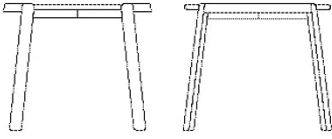

03-097-01

Mix Coffee Table Ø46 cm

Specifications

Country of origin	Assembly	Height	Diameter	Max weight capacity	The parcel's measurements
Bosnia and Herzegovina	Top to be mounted	48 cm	46 cm	20 Kg	The parcel's measurements 1: 0.12 m ³ , 11.5 kg (D 49.0 cm, W 44.0 cm, H 54.0 cm)

Test and certifications

EN 12521 Furniture - Strength, durability and safety. Requirements for domestic tables.

FSC® C165134

The mark of
responsible forestry

03-097-01

Mix Coffee Table Ø46 cm

Height
48 cm

Diameter
46 cm

Max weight capacity
20 Kg

The parcel's measurements
The parcel's measurements 1: 0.12 m³, 11.5 kg
(D 49.0 cm, W 44.0 cm, H 54.0 cm)

03-097-05

Mix Coffee Table Ø65 cm

Height
35 cm

Diameter
65 cm

Max weight capacity
20 Kg

The parcel's measurements
The parcel's measurements 1: 0.18 m³, 21.5 kg
(D 69.0 cm, W 64.0 cm, H 41.0 cm)

03-097-10

Mix Coffee Table Ø94 cm

Height
42 cm

Diameter
94 cm

Max weight capacity
20 Kg

The parcel's measurements
The parcel's measurements 1: 0.44 m³, 43.5 kg
(D 97.0 cm, W 95.0 cm, H 48.0 cm)