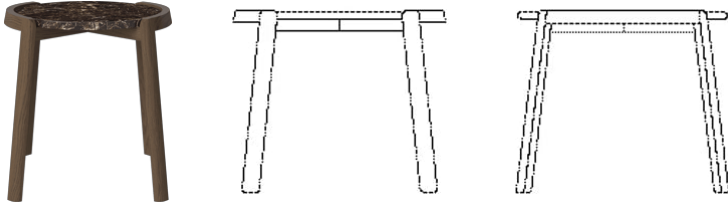

Mix series

Designed by Studio Gud, Portugal

Mix is a series of elegant and playful coffee tables that harmoniously combine different types of wood, materials and traditions. The inventive and alluring mix of materials that is apparent in each design creates a unique expression enhanced by the elegant and durable craftsmanship that lies behind it. An elegant combination of playful lightness and craftsmanship showcased in a classic and contemporary table.

03-097-01

Mix Coffee Table Ø46 cm

Specifications

Country of origin	Assembly	Height	Diameter	Max weight capacity	The parcel's measurements
Bosnia and Herzegovina	Top to be mounted	48 cm	46 cm	20 Kg	The parcel's measurements 1: 0.12 m ³ , 11.5 kg (D 49.0 cm, W 44.0 cm, H 54.0 cm)

Max weight capacity
20 Kg

The parcel's measurements
The parcel's measurements 1: 0.12 m³, 11.5 kg
(D 49.0 cm, W 44.0 cm, H 54.0 cm)

03-097-05

Mix Coffee Table Ø65 cm

Height
35 cm

Diameter
65 cm

Max weight capacity
20 Kg

The parcel's measurements
The parcel's measurements 1: 0.18 m³, 21.5 kg
(D 69.0 cm, W 64.0 cm, H 41.0 cm)

03-097-10

Mix Coffee Table Ø94 cm

Height
42 cm

Diameter
94 cm

Max weight capacity
20 Kg

The parcel's measurements
The parcel's measurements 1: 0.44 m³, 43.5 kg
(D 97.0 cm, W 95.0 cm, H 48.0 cm)