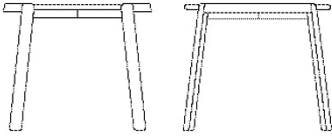

### Test and certifications

EN 12521 Furniture - Strength, durability and safety. Requirements for domestic tables.

FSC® C165134

The mark of  
responsible forestry

**03-097-01**

Mix Coffee Table Ø46 cm

**Height**  
48 cm

**Diameter**  
46 cm

**Max weight capacity**  
20 Kg

**The parcel's measurements**  
The parcel's measurements 1: 0.12 m<sup>3</sup>, 11.5 kg  
(D 49.0 cm, W 44.0 cm, H 54.0 cm)

**03-097-05**

Mix Coffee Table Ø65 cm

**Height**  
35 cm

**Diameter**  
65 cm

**Max weight capacity**  
20 Kg

**The parcel's measurements**  
The parcel's measurements 1: 0.18 m<sup>3</sup>, 21.5 kg  
(D 69.0 cm, W 64.0 cm, H 41.0 cm)

**03-097-10**

Mix Coffee Table Ø94 cm

**Height**  
42 cm

**Diameter**  
94 cm

**Max weight capacity**  
20 Kg

**The parcel's measurements**  
The parcel's measurements 1: 0.44 m<sup>3</sup>, 43.5 kg  
(D 97.0 cm, W 95.0 cm, H 48.0 cm)