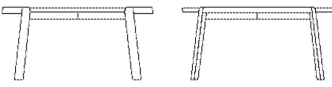

### Test and certifications

EN 12521 Furniture - Strength, durability and safety. Requirements for domestic tables.

FSC® C165134

The mark of  
responsible forestry

**03-097-01**

Mix Coffee Table Ø46 cm

**Height**  
48 cm

**Diameter**  
46 cm

**Max weight capacity**  
20 Kg

**The parcel's measurements**  
The parcel's measurements 1: 0.12 m<sup>3</sup>, 11.5 kg  
(D 49.0 cm, W 44.0 cm, H 54.0 cm)

**03-097-05**

Mix Coffee Table Ø65 cm

**Height**  
35 cm

**Diameter**  
65 cm

**Max weight capacity**  
20 Kg

**The parcel's measurements**  
The parcel's measurements 1: 0.18 m<sup>3</sup>, 21.5 kg  
(D 69.0 cm, W 64.0 cm, H 41.0 cm)

**03-097-10**

Mix Coffee Table Ø94 cm

**Height**  
42 cm

**Diameter**  
94 cm

**Max weight capacity**  
20 Kg

**The parcel's measurements**  
The parcel's measurements 1: 0.44 m<sup>3</sup>, 43.5 kg  
(D 97.0 cm, W 95.0 cm, H 48.0 cm)