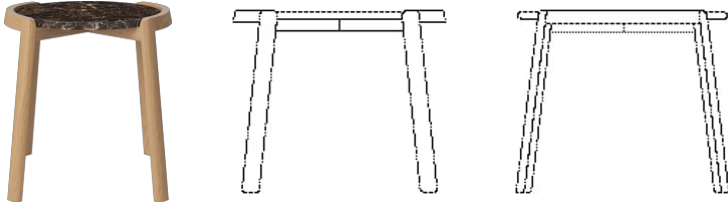

## Mix Coffee Table Ø46 cm

---

### Specifications

Country of origin	Assembly	Height	Diameter	Max weight capacity	The parcel's measurements
Bosnia and Herzegovina	Top to be mounted	48 cm	46 cm	20 Kg	The parcel's measurements 1: 0.12 m <sup>3</sup> , 11.5 kg (D 49.0 cm, W 44.0 cm, H 54.0 cm)

**Diameter**  
46 cm

**Max weight capacity**  
20 Kg

**The parcel's measurements**  
The parcel's measurements 1: 0.12 m<sup>3</sup>, 11.5 kg  
(D 49.0 cm, W 44.0 cm, H 54.0 cm)

**03-097-05**

Mix Coffee Table Ø65 cm

**Height**  
35 cm

**Diameter**  
65 cm

**Max weight capacity**  
20 Kg

**The parcel's measurements**  
The parcel's measurements 1: 0.18 m<sup>3</sup>, 21.5 kg  
(D 69.0 cm, W 64.0 cm, H 41.0 cm)

**03-097-10**