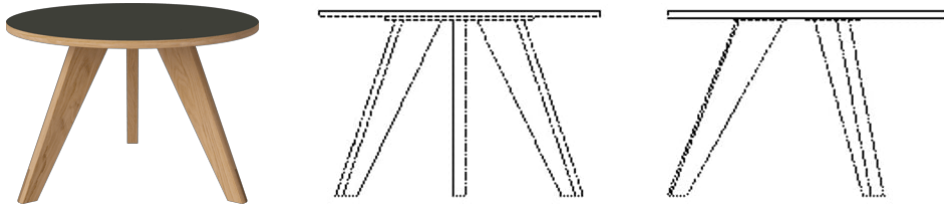

### Specifications

Country of origin	Assembly	Height	Weight	Diameter	The parcel's measurements
Poland	Legs/Base to be mounted	39.60 cm	9 kg	60 cm	The parcel's measurements 1: 0.02 m <sup>3</sup> , 9.0 kg (D 63.0 cm, W 66.0 cm, H 6.0 cm)